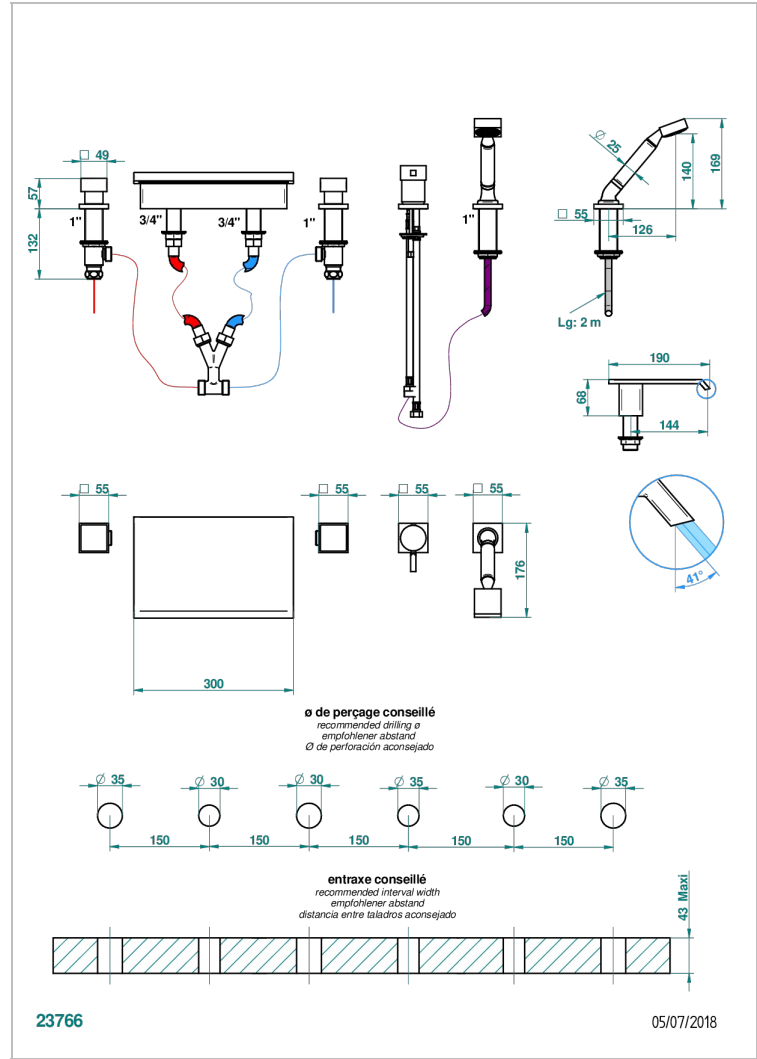

Rim mounted bath/shower mixer set with a 300 mm Waterfall spout, connection kit and hoses, 2 x 3/4" valves, rim mounted ceramic mixer tap & rim mounted handshower set

CHARACTERISTIC

- Niagara
- Rim mounted bath/shower mixer set with a 300 mm Waterfall spout, connection kit and hoses, 2 x 3/4" valves, rim mounted ceramic mixer tap & rim mounted handshower set