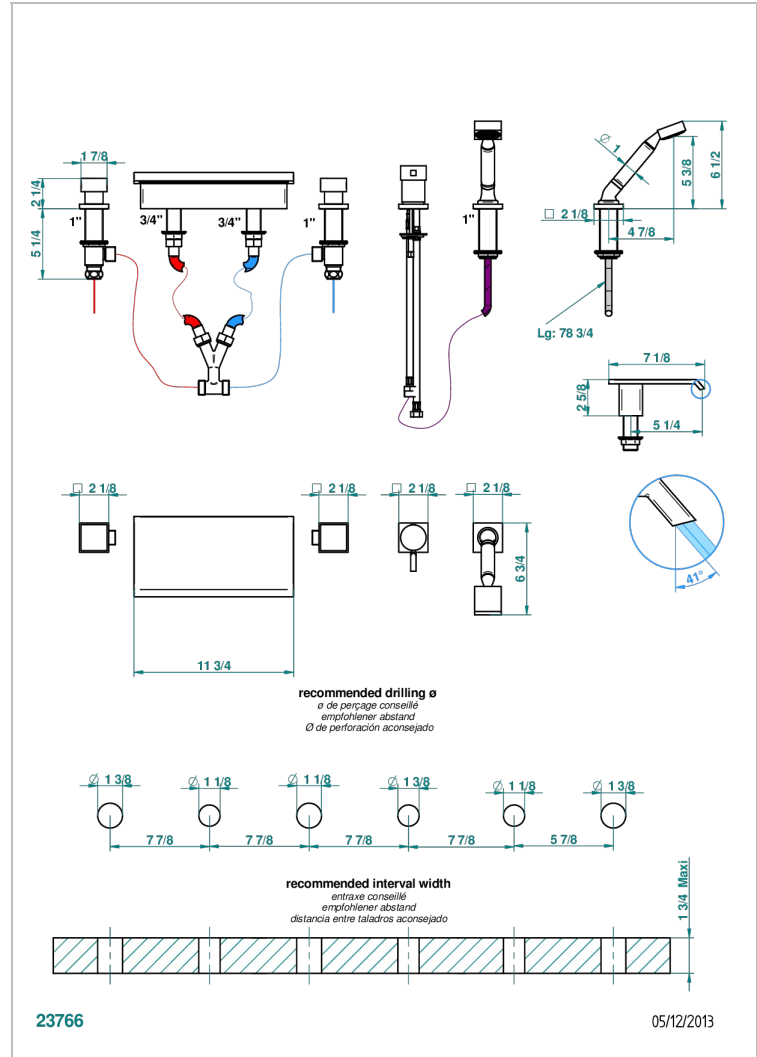

Rim mounted bath/shower mixer set with a 300 mm Waterfall spout, connection kit and hoses, 2 x 3/4" valves, rim mounted ceramic mixer tap & rim mounted handshower set

CHARACTERISTIC

- Niagara
- Rim mounted bath/shower mixer set with a 300 mm Waterfall spout, connection kit and hoses, 2 x 3/4" valves, rim mounted ceramic mixer tap & rim mounted handshower set

Umber PVD - H66
 Varnished matt antique red copper (color finish) - H07