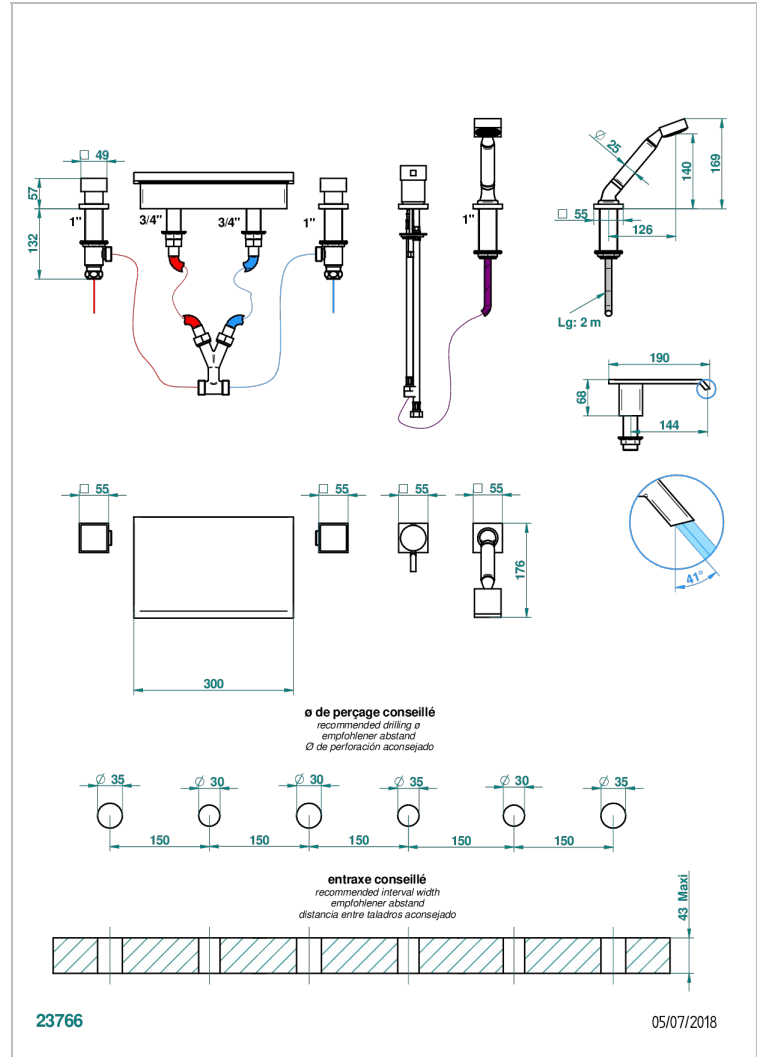

Rim mounted bath/shower mixer set with a 300 mm Waterfall spout, connection kit and hoses, 2 x 3/4" valves, rim mounted ceramic mixer tap & rim mounted handshower set

## CHARACTERISTIC

- Niagara
- Rim mounted bath/shower mixer set with a 300 mm Waterfall spout, connection kit and hoses, 2 x 3/4" valves, rim mounted ceramic mixer tap & rim mounted handshower set