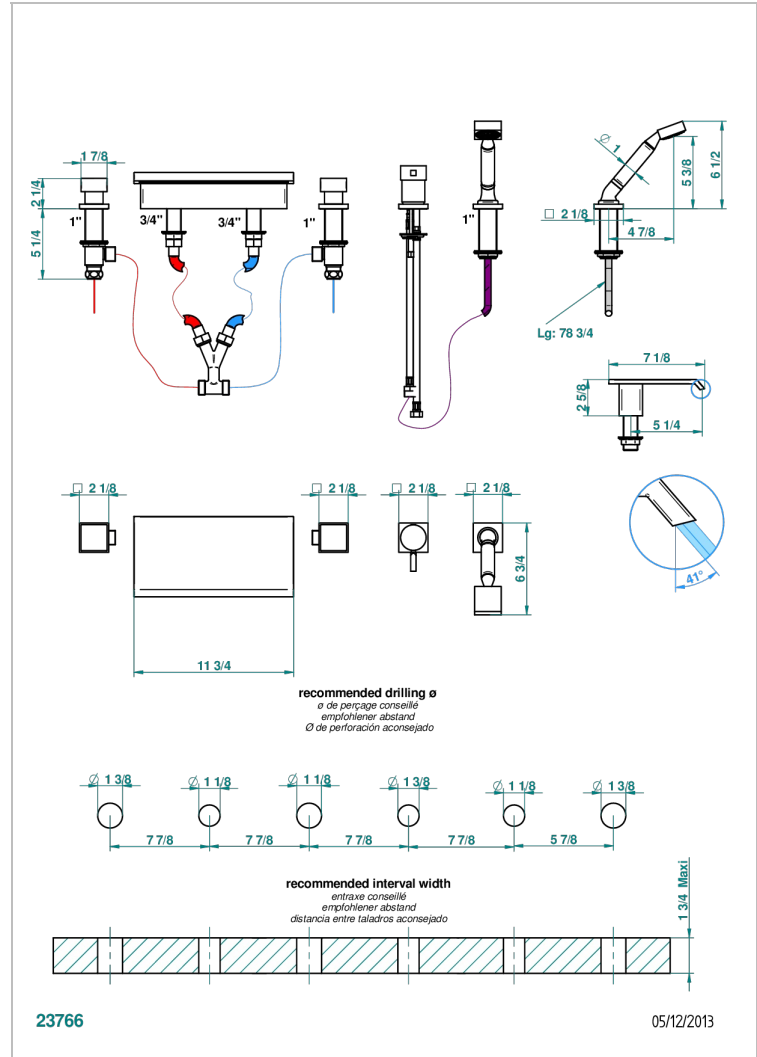

Rim mounted bath/shower mixer set with a 300 mm Waterfall spout, connection kit and hoses, 2 x 3/4" valves, rim mounted ceramic mixer tap & rim mounted handshower set

CHARACTERISTIC

- Niagara
- Rim mounted bath/shower mixer set with a 300 mm Waterfall spout, connection kit and hoses, 2 x 3/4" valves, rim mounted ceramic mixer tap & rim mounted handshower set

AVAILABLE FINITIONS

- | | | | | |
|------------------------------|-----------------------------------|----------------------------------|--|--|
| Antique nickel - H28 | Graphite PVD - H64 | Matt gold - F07 | Polished chrome (color finish) - A02 | Umber PVD - H66 |
| Black ceram - D30 | Matt Umber PVD - H67 | Matt gold color PVD - H53 | Polished chrome / Polished gold (color finish) - G02 | Varnished matt antique red copper (color finish) - H07 |
| Blush PVD - H62 | Matt blush PVD - H60 | Matt graphite PVD - H65 | Polished gold (color finish) - F01 | |
| Brass color PVD - H49 | Matt brass color PVD - H50 | Matt nickel (color finish) - C01 | Polished nickel - B01 | |
| Brown bronze color PVD - F33 | Matt brown bronze color PVD - F34 | Matt nickel color PVD - H56 | Soft gold - F30 | |
| Gold color PVD - H52 | Matt chrome - C02 | Nickel color PVD - H55 | Soft matt gold - F31 | |