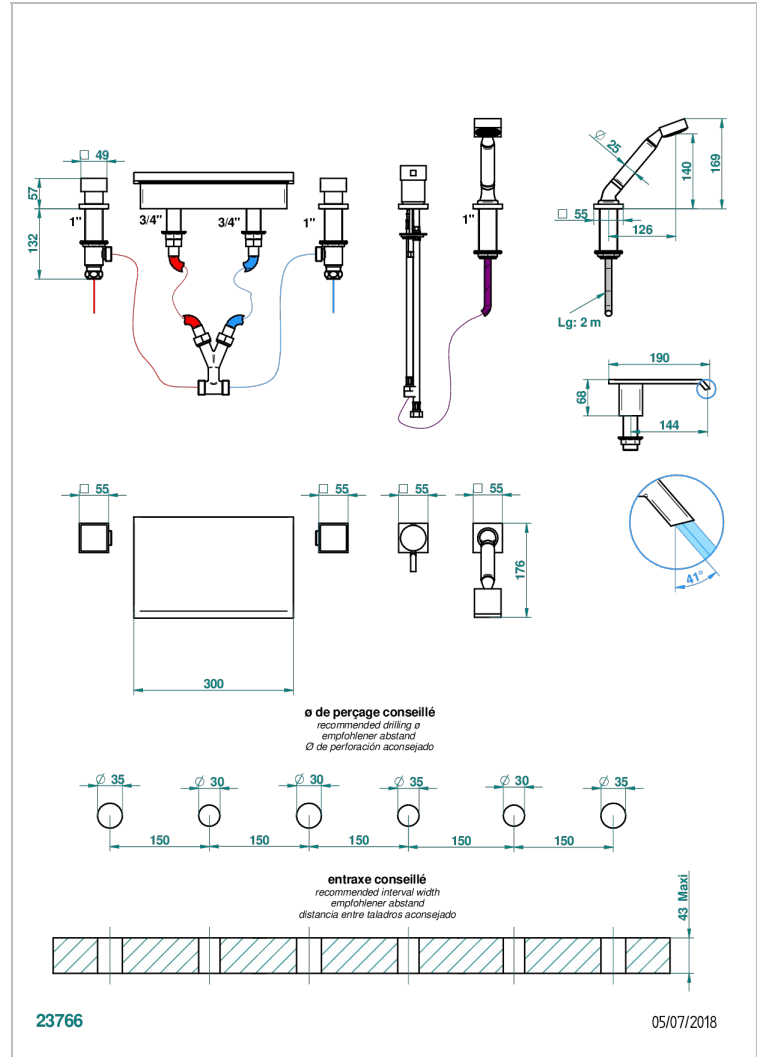

Rim mounted bath/shower mixer set with a 300 mm Waterfall spout, connection kit and hoses, 2 x 3/4" valves, rim mounted ceramic mixer tap & rim mounted handshower set

CHARACTERISTIC

- Niagara
- Rim mounted bath/shower mixer set with a 300 mm Waterfall spout, connection kit and hoses, 2 x 3/4" valves, rim mounted ceramic mixer tap & rim mounted handshower set