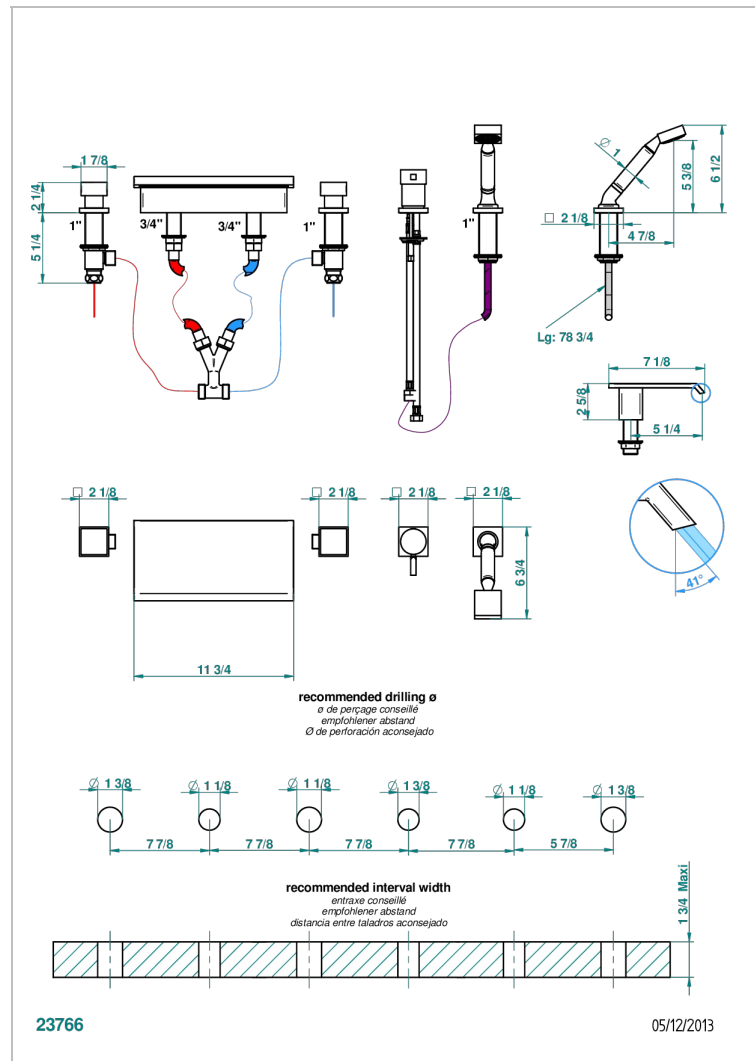

Rim mounted bath/shower mixer set with a 300 mm Waterfall spout, connection kit and hoses, 2 x 3/4" valves, rim mounted ceramic mixer tap & rim mounted handshower set

### CHARACTERISTIC

- Niagara
- Rim mounted bath/shower mixer set with a 300 mm Waterfall spout, connection kit and hoses, 2 x 3/4" valves, rim mounted ceramic mixer tap & rim mounted handshower set