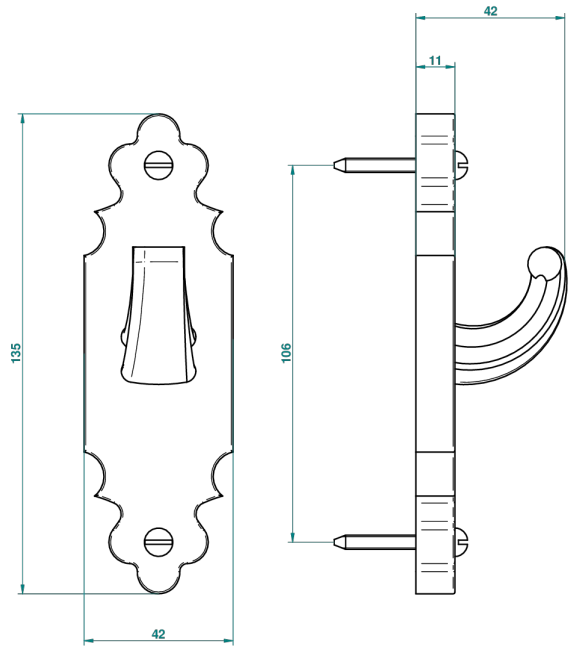

# 1900 WITH LEVER HANDLES

G28-508

Robe hook single small

23765

29/09/2009

## CHARACTERISTIC

- 1900 with lever handles
- Robe hook single small