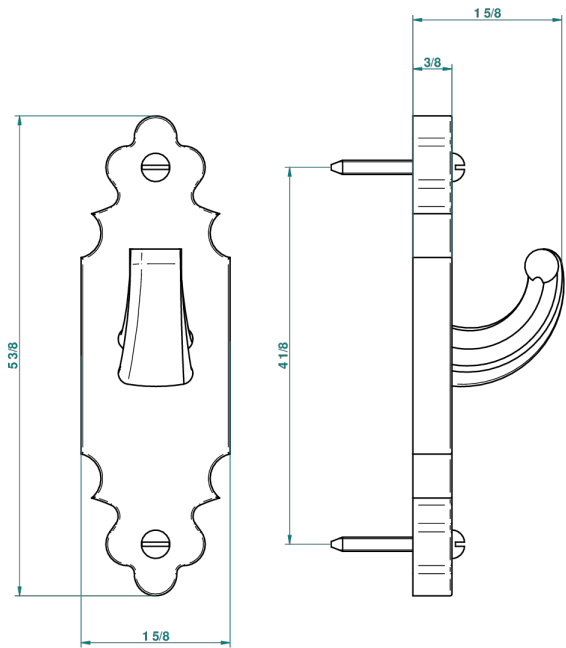

1900 WITH LEVER HANDLES

G28-508

Robe hook single small

23765

29/09/2009

CHARACTERISTIC

- 1900 with lever handles
- Robe hook single small

AVAILABLE FINITIONS