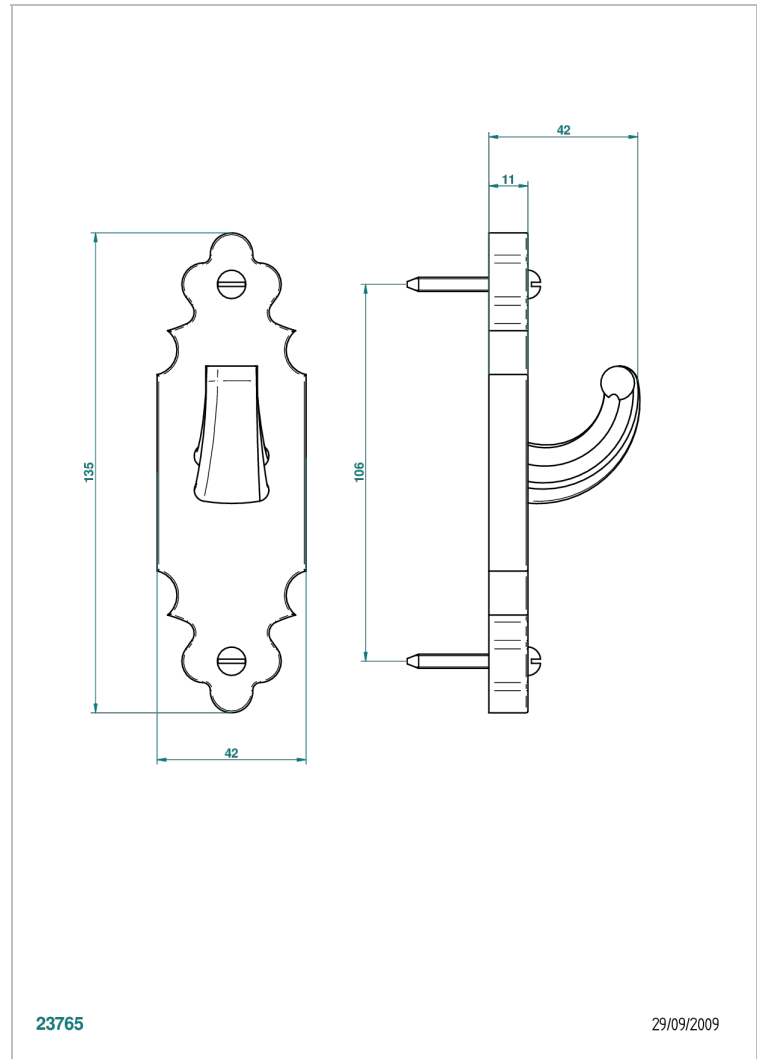

1900 WITH LEVER

G28-508

Single robe hook

23765

29/09/2009

CHARACTERISTIC

- 1900 with lever
- Single robe hook

AVAILABLE FINITIONS