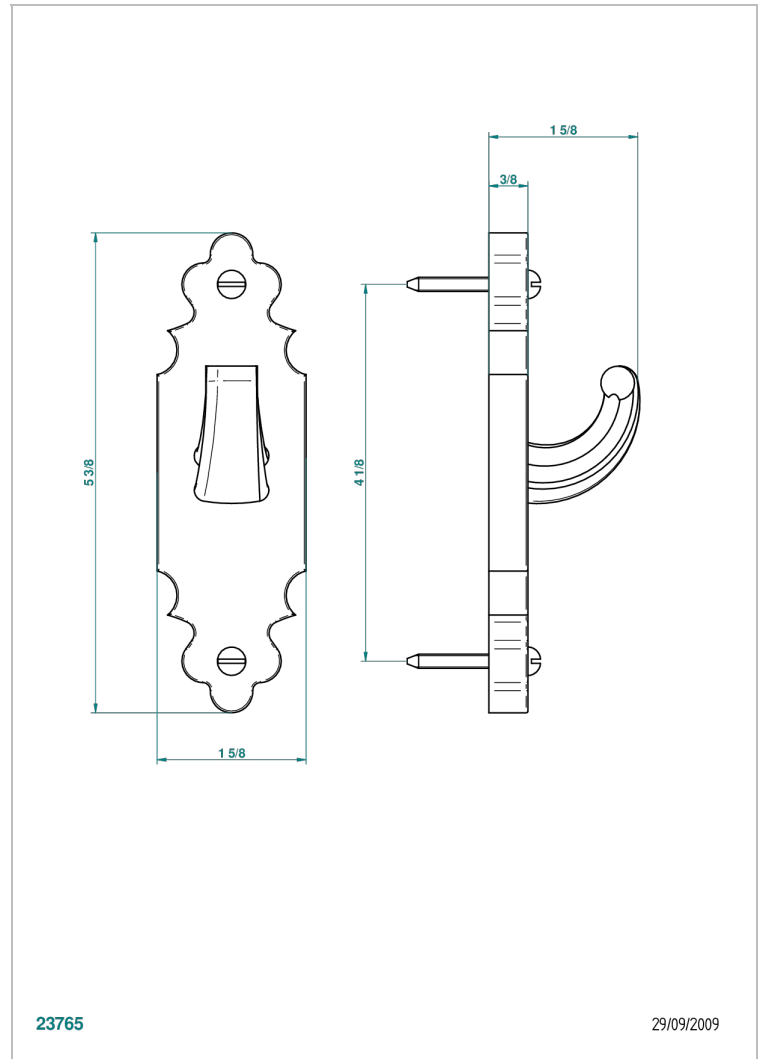

# 1900 WITH LEVER

G28-508

Single robe hook

## CHARACTERISTIC

- 1900 with lever
- Single robe hook