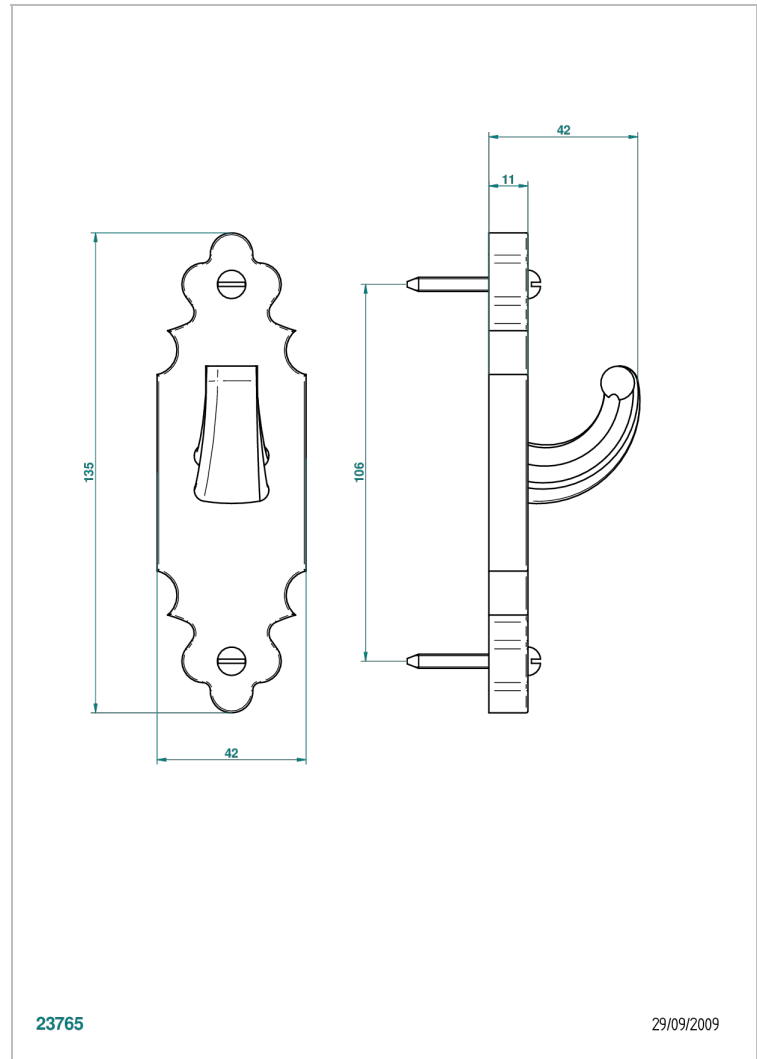

# 1900 WITH LEVER

G28-508

Single robe hook

23765

29/09/2009

## CHARACTERISTIC

- 1900 with lever
- Single robe hook