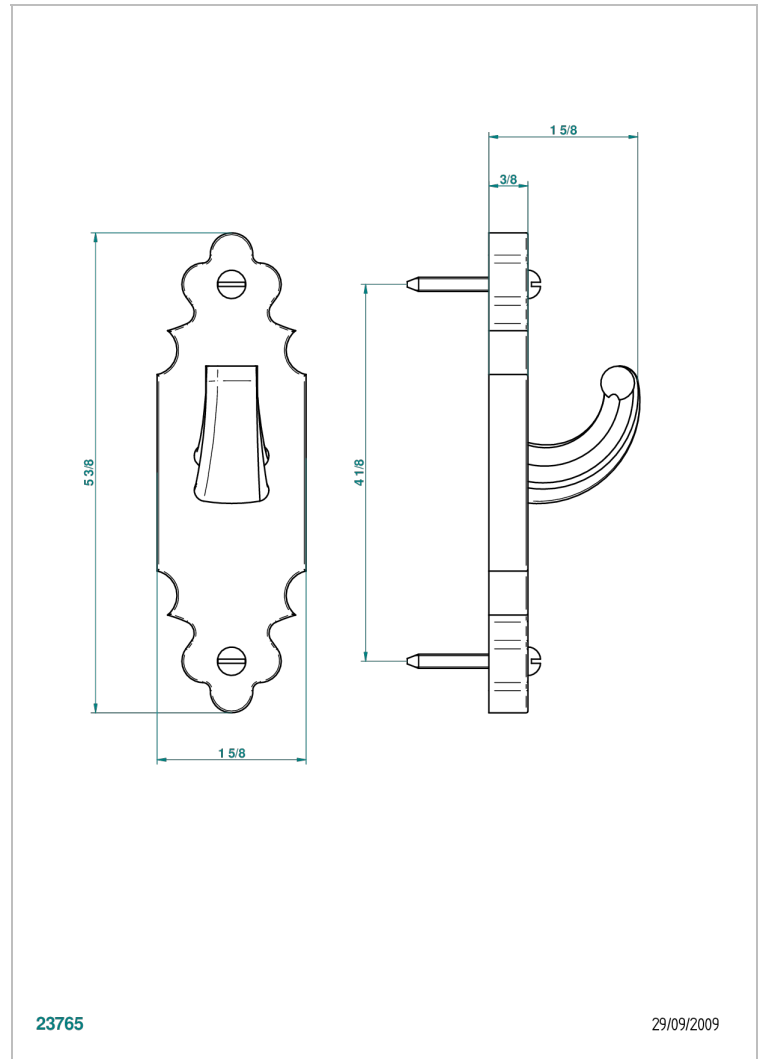

1900 WITH LEVER

G28-508

Single robe hook

CHARACTERISTIC

- 1900 with lever
- Single robe hook

AVAILABLE FINITIONS

Antique nickel - H28
Black ceram - D30
Blush PVD - H62
Brass color PVD - H49
Brown bronze color PVD - F33
Gold color PVD - H52