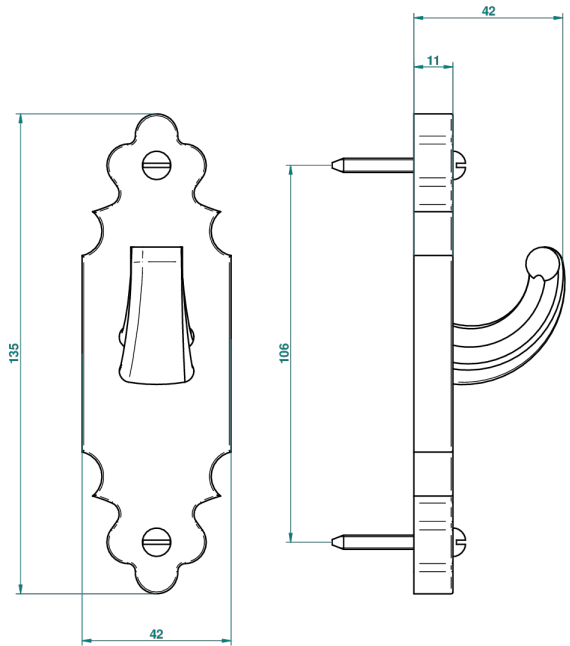

1900

G25-508

Single robe hook

23765

29/09/2009

CHARACTERISTIC

- 1900
- Single robe hook

AVAILABLE FINITIONS