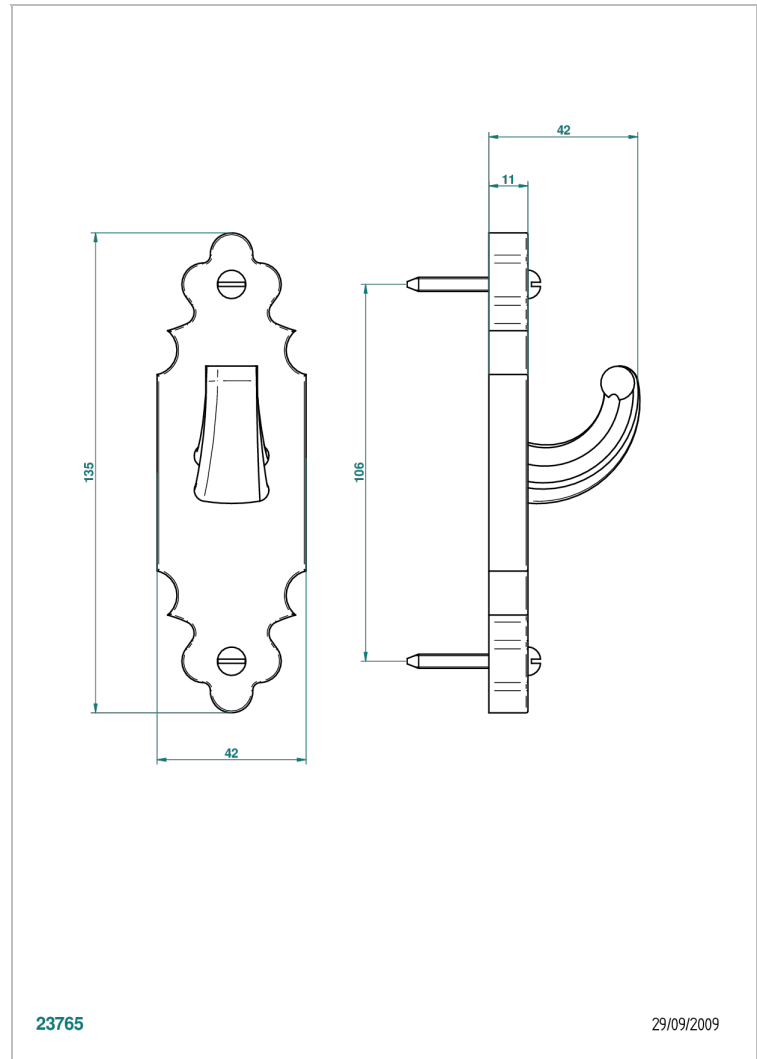

1900

G25-508

Single robe hook

23765

29/09/2009

CHARACTERISTIC

- 1900
- Single robe hook

AVAILABLE FINITIONS