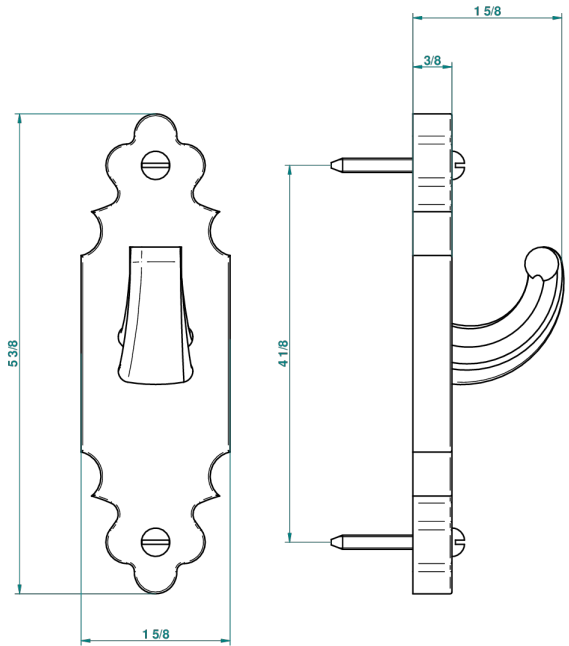

1900

G25-508

Single robe hook

23765

29/09/2009

CHARACTERISTIC

- 1900
- Single robe hook

AVAILABLE FINITIONS