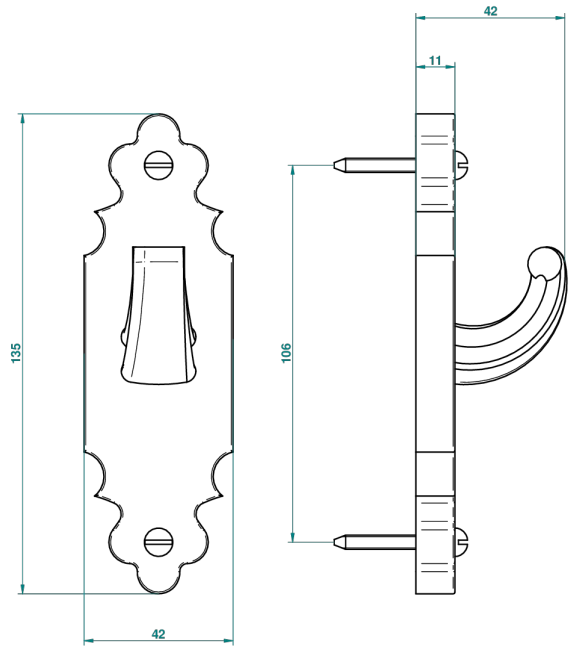

1900

G25-508

Single robe hook

23765

29/09/2009

CHARACTERISTIC

- 1900
- Single robe hook

AVAILABLE FINITIONS