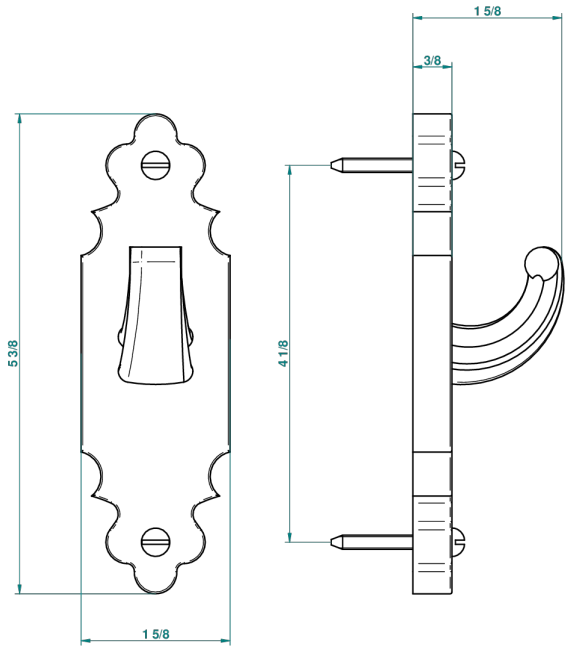

# 1900

G25-508

Single robe hook

23765

29/09/2009

## CHARACTERISTIC

- 1900
- Single robe hook