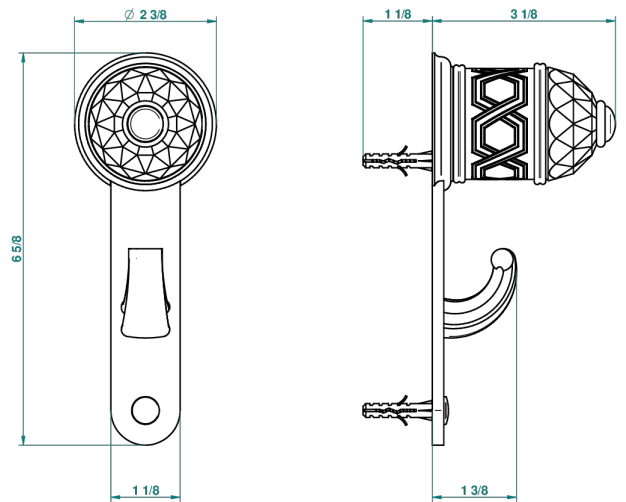

DUOMO CRYSTAL

U4F-508

Single robe hook

THG®
PARIS

24583

14/06/2010

CHARACTERISTIC

- Duomo Crystal
- Single robe hook

AVAILABLE FINITIONS

Antique nickel - H28
Black ceram - D30
Blush PVD - H62
Brass color PVD - H49
Brown bronze color PVD - F33
Gold color PVD - H52

Graphite PVD - H64
Lacquered light bronze - D01
Matt Umber PVD - H67
Matt blush PVD - H60
Matt brass color PVD - H50
Matt brown bronze color PVD - F34

Matt chrome - C02
Matt gold - F07
Matt gold color PVD - H53
Matt graphite PVD - H65
Matt nickel (color finish) - C01
Matt nickel color PVD - H56

Nickel color PVD - H55
Polished chrome (color finish) - A02
Polished chrome / Polished gold (color finish) - G02
Polished gold (color finish) - F01
Polished nickel - B01
Soft gold - F30

Soft matt gold - F31
Umber PVD - H66
Varnished matt antique red copper (color finish) - H07