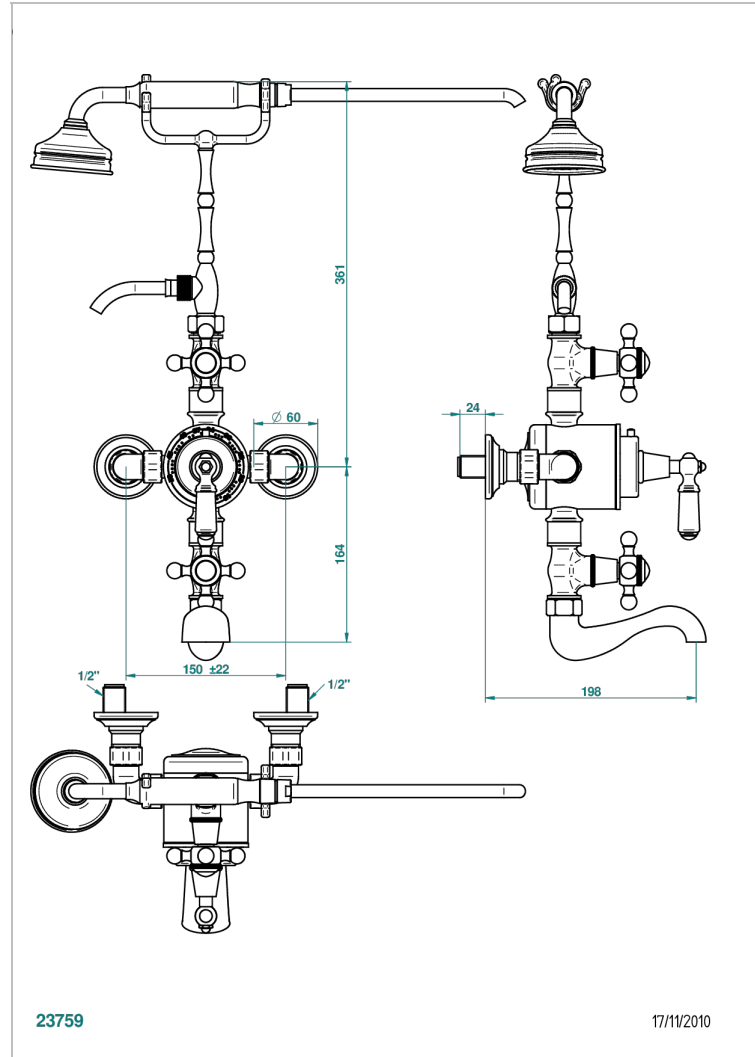

# CHARLESTON

G29-11TRD

THG<sup>®</sup>  
PARIS

Wall mounted thermostatic bath shower mixer, shut off valves, 150 mm centres with high telephone cradle, handshower and 1.50 m hose, without Shower head

## CHARACTERISTIC

- Charleston
- Wall mounted thermostatic bath shower mixer, shut off valves, 150 mm centres with high telephone cradle, handshower and 1.50 m hose, without Shower head

## TECHNICAL SPECS

- Recommandé : 3 bars (max. 5 bars) - Advised : 43,5 psi (max. 72 psi)
- Bec : 75 l/min à 3 bars - Douchette : 9,5 l/min à 3 bars
- Spout : 19,8 gpm at 43.5 psi - Handshower : 2.5 gpm at 43.5 psi