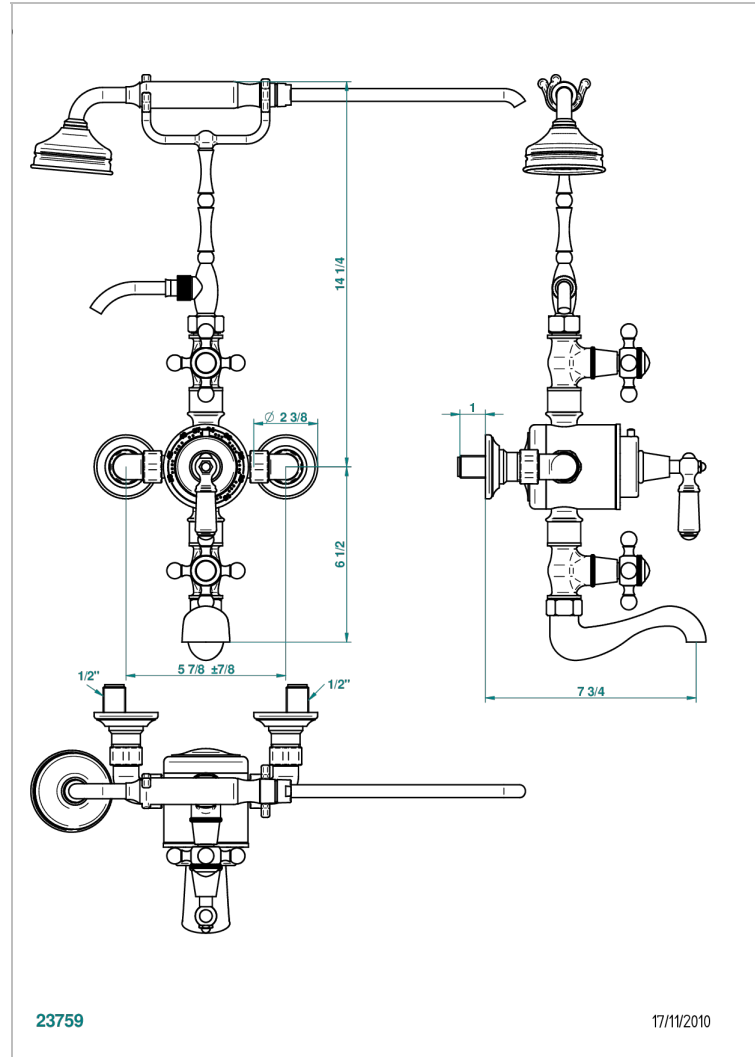

CHARLESTON

G29-11TRD

Wall mounted thermostatic bath shower mixer, shut off valves, 150 mm centres with high telephone cradle, handshower and 1.50 m hose, without Shower head

CHARACTERISTIC

- Charleston
- Wall mounted thermostatic bath shower mixer, shut off valves, 150 mm centres with high telephone cradle, handshower and 1.50 m hose, without Shower head

TECHNICAL SPECS

- Recommandé : 3 bars (max. 5 bars) - Advised : 43,5 psi (max. 72 psi)
- Bec : 75 l/min à 3 bars - Douchette : 9,5 l/min à 3 bars
- Spout : 19,8 gpm at 43.5 psi - Handshower : 2.5 gpm at 43.5 psi