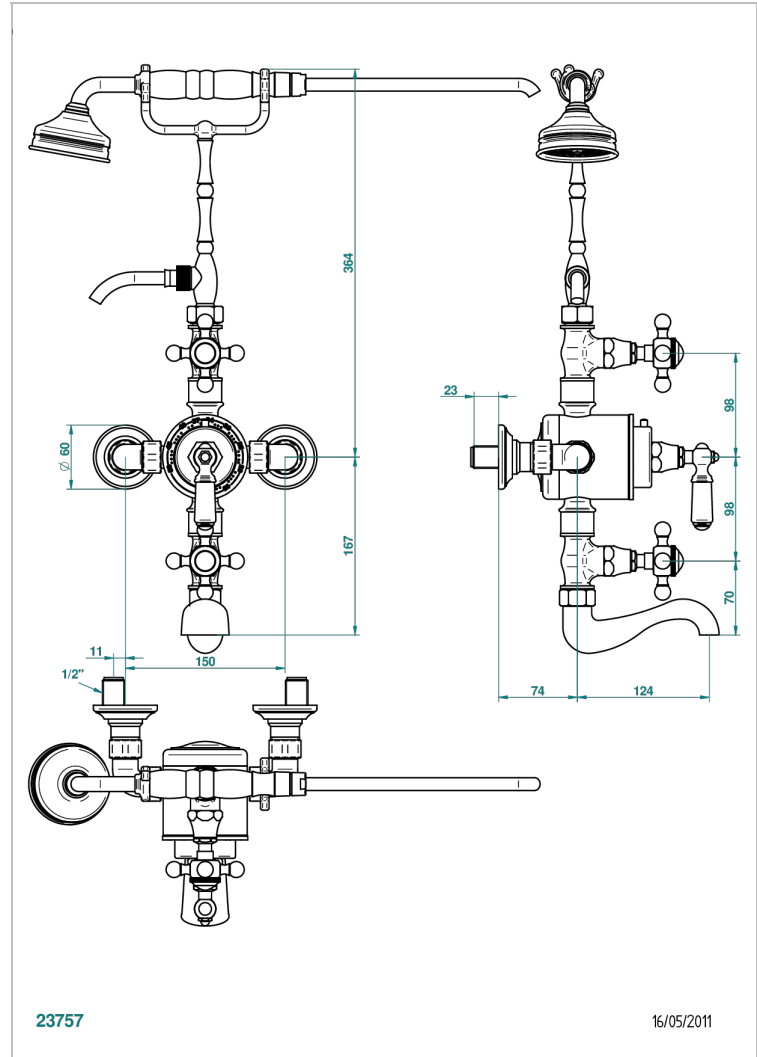

Wall mounted thermostatic bath shower mixer, shut off valves, 150 mm centres with high telephone cradle, handshower and 1.50 m hose, without Shower head

CHARACTERISTIC

- Broadway
- Wall mounted thermostatic bath shower mixer, shut off valves, 150 mm centres with high telephone cradle, handshower and 1.50 m hose, without Shower head

TECHNICAL SPECS

- Recommandé : 3 bars (max. 5 bars) - Advised : 43,5 psi (max. 72 psi)
- Bec : 75 l/min à 3 bars - Douchette : 9,5 l/min à 3 bars
- Spout : 19,8 gpm at 43.5 psi - Handshower : 2.5 gpm at 43.5 psi

AVAILABLE FINITIONS

Antique nickel - H28
 Black ceram - D30
 Blush PVD - H62
 Brass color PVD - H49
 Brown bronze color PVD - F33
 Gold color PVD - H52

Graphite PVD - H64
 Lacquered light bronze - D01
 Matt Umber PVD - H67
 Matt blush PVD - H60
 Matt brass color PVD - H50
 Matt brown bronze color PVD - F34