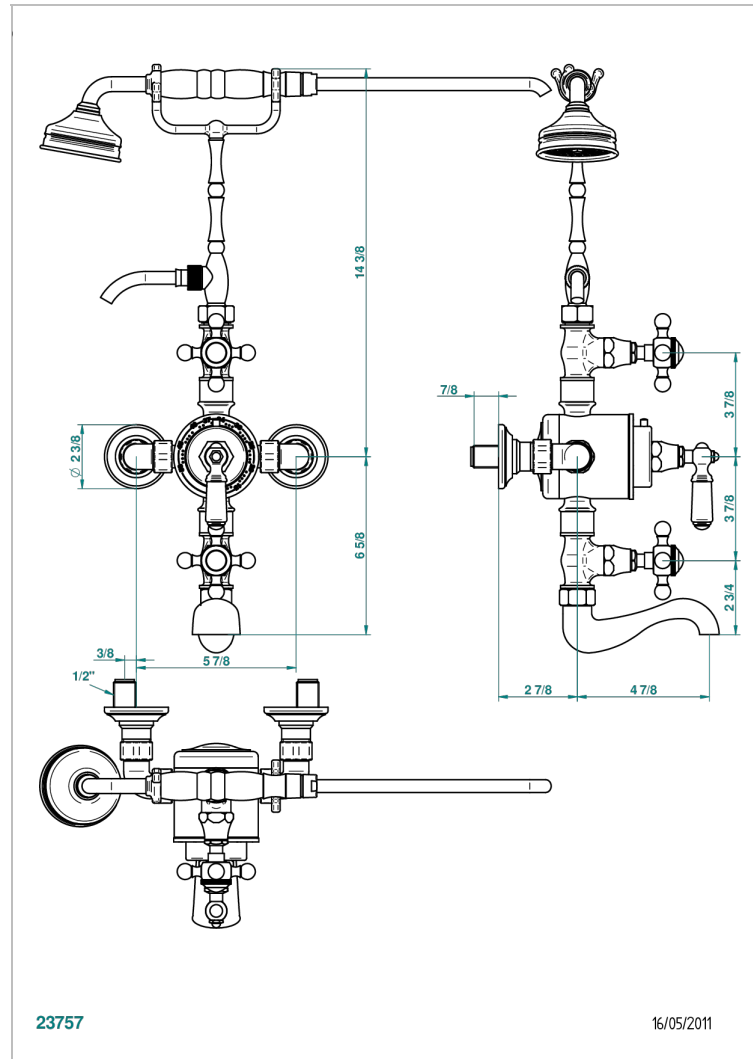

Wall mounted thermostatic bath shower mixer, shut off valves, 150 mm centres with high telephone cradle, handshower and 1.50 m hose, without Shower head

CHARACTERISTIC

- Broadway
- Wall mounted thermostatic bath shower mixer, shut off valves, 150 mm centres with high telephone cradle, handshower and 1.50 m hose, without Shower head

TECHNICAL SPECS

- Recommandé : 3 bars (max. 5 bars) - Advised : 43,5 psi (max. 72 psi)
- Bec : 75 l/min à 3 bars - Douchette : 9,5 l/min à 3 bars
- Spout : 19,8 gpm at 43.5 psi - Handshower : 2.5 gpm at 43.5 psi