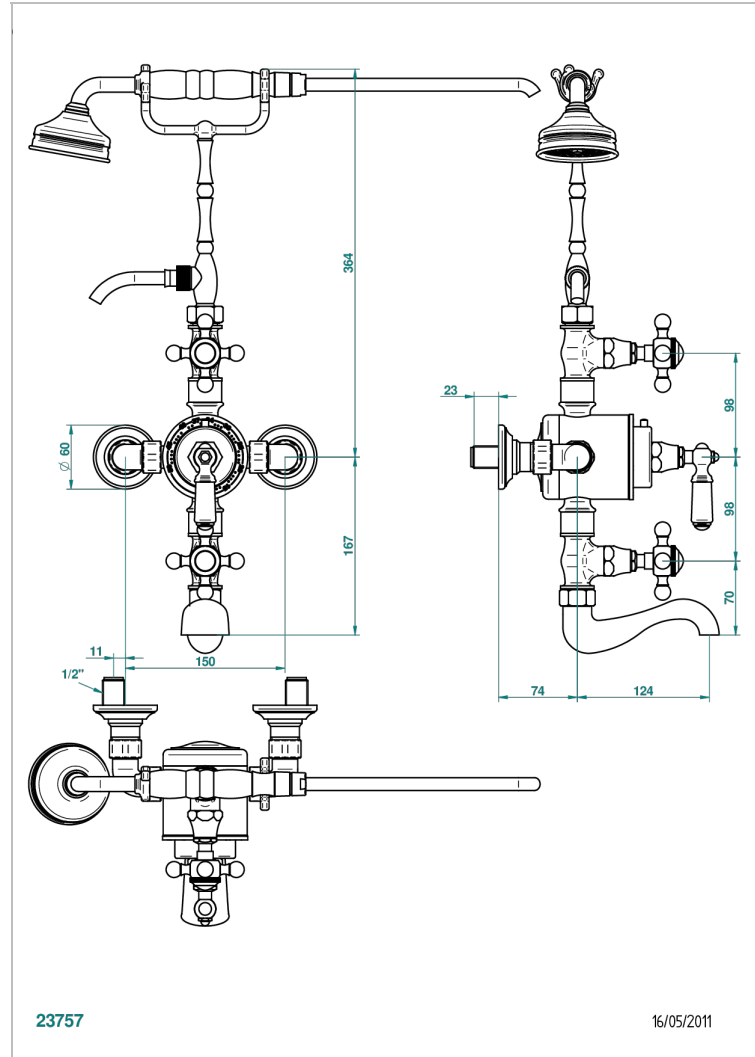

Wall mounted thermostatic bath shower mixer, shut off valves, 150 mm centres with high telephone cradle, handshower and 1.50 m hose, without Shower head

### CHARACTERISTIC

- Broadway
- Wall mounted thermostatic bath shower mixer, shut off valves, 150 mm centres with high telephone cradle, handshower and 1.50 m hose, without Shower head

### TECHNICAL SPECS

- Recommandé : 3 bars (max. 5 bars) - Advised : 43,5 psi (max. 72 psi)
- Bec : 75 l/min à 3 bars - Douchette : 9,5 l/min à 3 bars
- Spout : 19,8 gpm at 43.5 psi - Handshower : 2.5 gpm at 43.5 psi