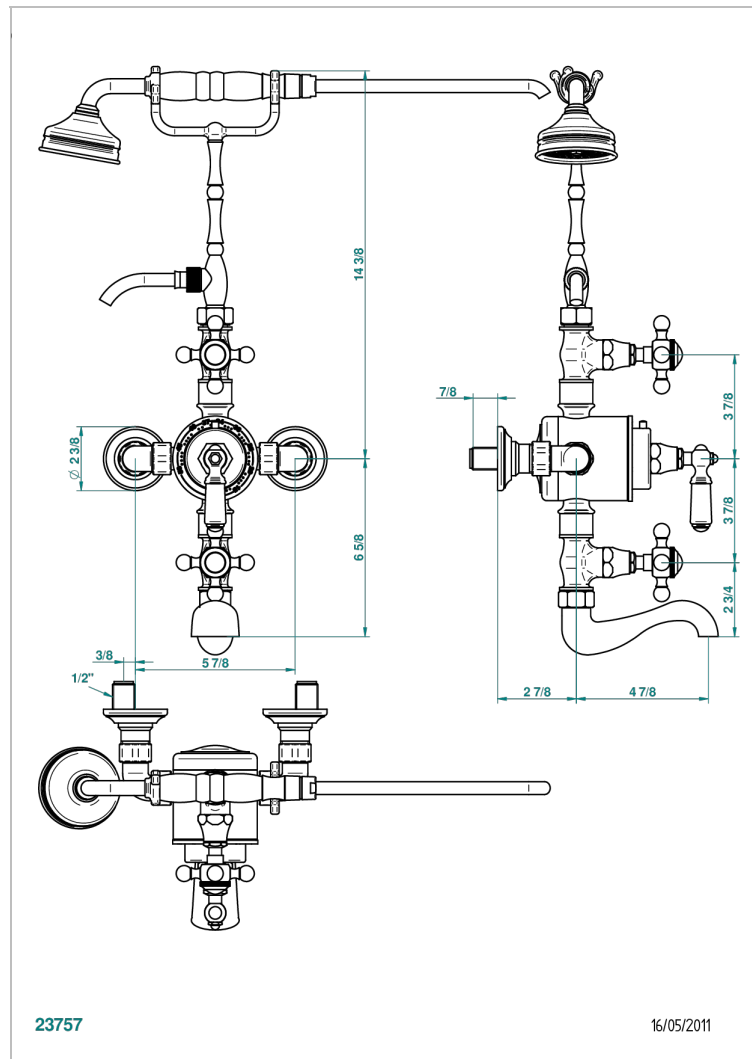

Wall mounted thermostatic bath shower mixer, shut off valves, 150 mm centres with high telephone cradle, handshower and 1.50 m hose, without Shower head

CHARACTERISTIC

- Broadway
- Wall mounted thermostatic bath shower mixer, shut off valves, 150 mm centres with high telephone cradle, handshower and 1.50 m hose, without Shower head

TECHNICAL SPECS

- Recommandé : 3 bars (max. 5 bars) - Advised : 43,5 psi (max. 72 psi)
- Bec : 75 l/min à 3 bars - Douchette : 9,5 l/min à 3 bars
- Spout : 19,8 gpm at 43.5 psi - Handshower : 2.5 gpm at 43.5 psi