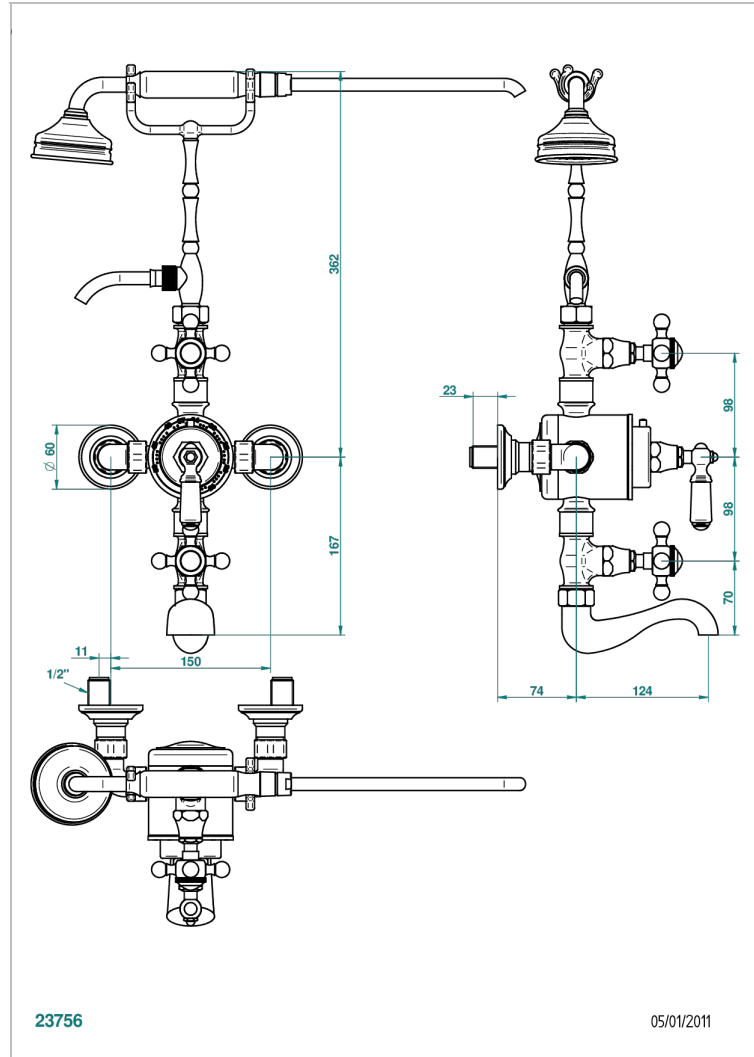

# 1900

## G25-11TRD

Wall mounted thermostatic bath shower mixer, shut off valves, 150 mm centres with high telephone cradle, handshower and 1.50 m hose, without Shower head

### CHARACTERISTIC

- 1900
- Wall mounted thermostatic bath shower mixer, shut off valves, 150 mm centres with high telephone cradle, handshower and 1.50 m hose, without Shower head

### TECHNICAL SPECS

- Recommandé : 3 bars (max. 5 bars) - Advised : 43,5 psi (max. 72 psi)
- Bec : 75 l/min à 3 bars - Douchette : 9,5 l/min à 3 bars
- Spout : 19,8 gpm at 43.5 psi - Handshower : 2.5 gpm at 43.5 psi