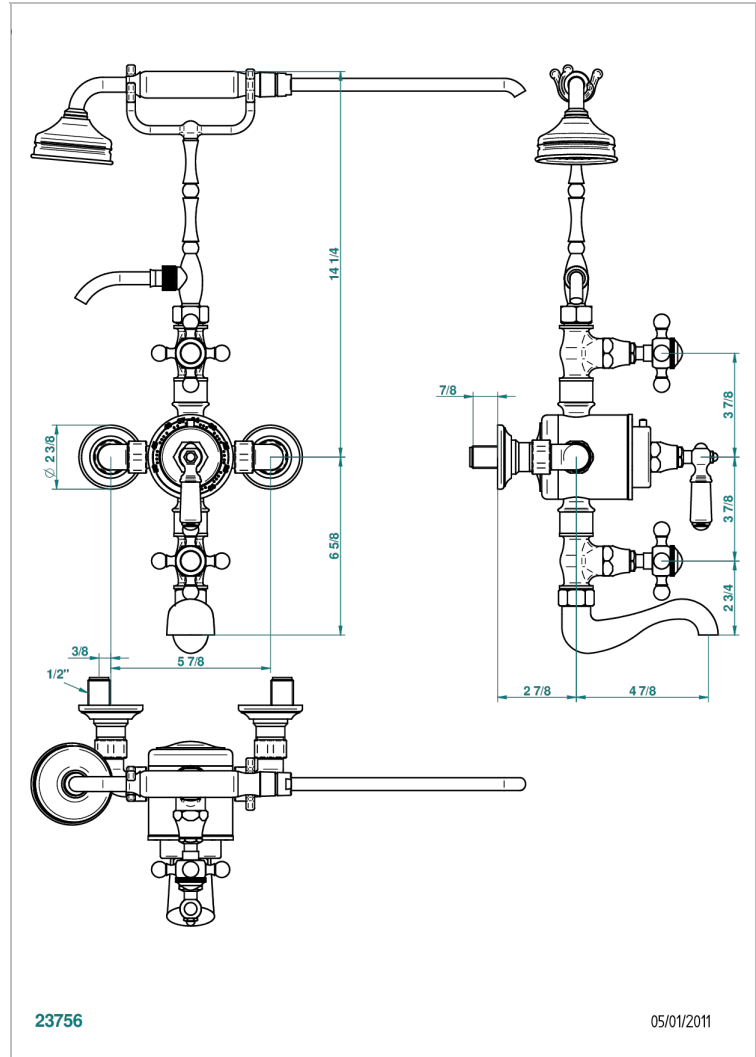

# 1900

G25-11TRD

Wall mounted thermostatic bath shower mixer, shut off valves, 150 mm centres with high telephone cradle, handshower and 1.50 m hose, without Shower head

23756

05/01/2011

## CHARACTERISTIC

- 1900
- Wall mounted thermostatic bath shower mixer, shut off valves, 150 mm centres with high telephone cradle, handshower and 1.50 m hose, without Shower head

## TECHNICAL SPECS

- Recommandé : 3 bars (max. 5 bars) - Advised : 43,5 psi (max. 72 psi)
- Bec : 75 l/min à 3 bars - Douchette : 9,5 l/min à 3 bars
- Spout : 19,8 gpm at 43.5 psi - Handshower : 2.5 gpm at 43.5 psi