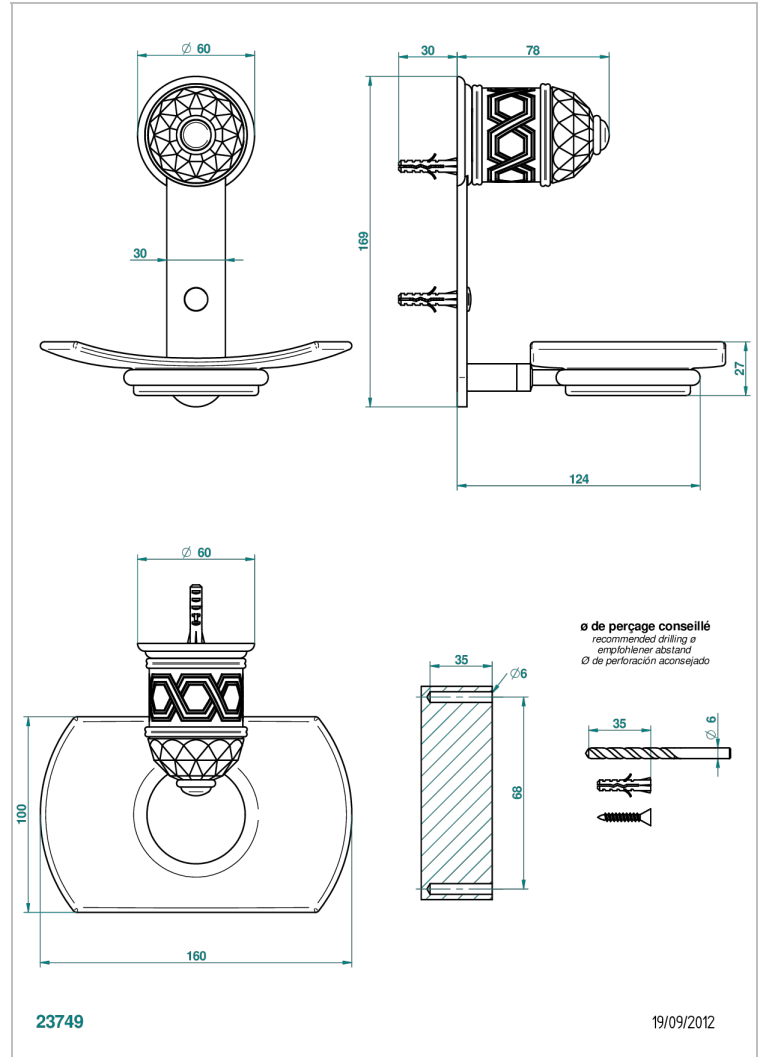

DUOMO CRYSTAL

U4F-500

Glass soap dish, wall mounted

THG[®]
PARIS

CHARACTERISTIC

- Duomo Crystal
- Glass soap dish, wall mounted

AVAILABLE FINITIONS

Black ceram - D30
Blush PVD - H62
Brass color PVD - H49
Brown bronze color PVD - F33
Chrome polished - A02
Chrome polished / gold polished - G02

Copper antique matt, coated - H07
Gold color PVD - H52
Gold mat - F07
Gold polished - F01
Graphite PVD - H64
Light coated bronze - D01

Matt Umber PVD - H67
Matt blush PVD - H60
Matt brass color PVD - H50
Matt brown bronze color PVD - F34
Matt chrome (American satin) - C02
Matt gold color PVD - H53