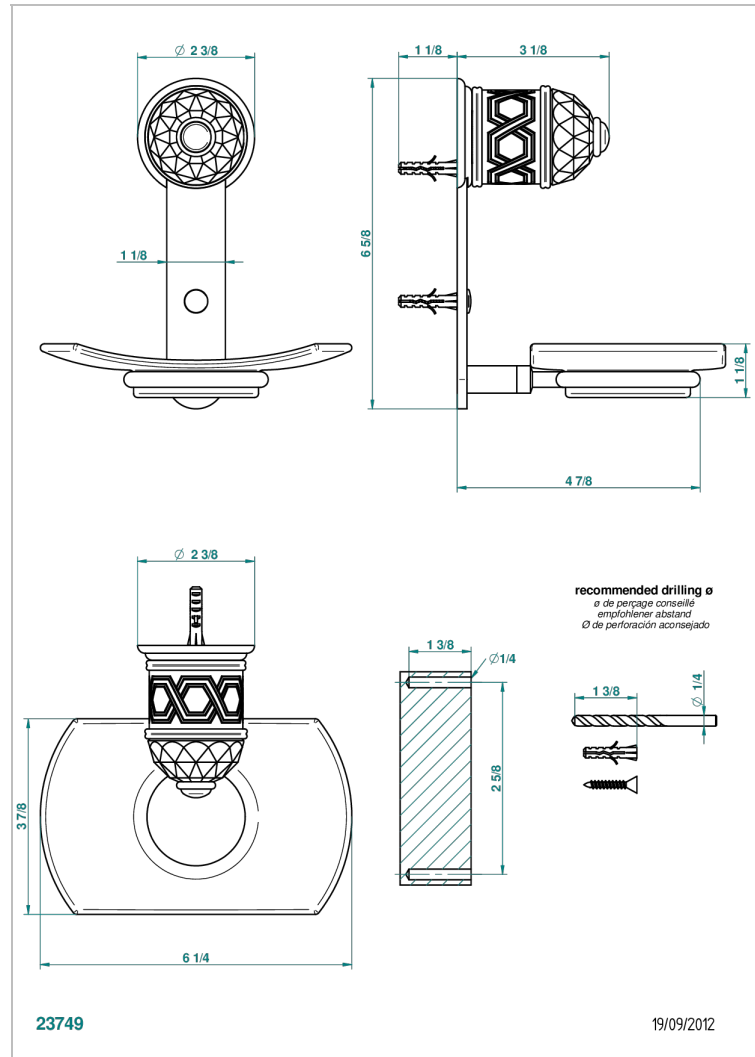

DUOMO CRYSTAL

U4F-500

Glass soap dish, wall mounted

THG[®]
PARIS

CHARACTERISTIC

- Duomo Crystal
- Glass soap dish, wall mounted

AVAILABLE FINITIONS

Black ceram - D30
Blush PVD - H62
Brass color PVD - H49
Brown bronze color PVD - F33
Chrome polished - A02
Chrome polished / gold polished - G02