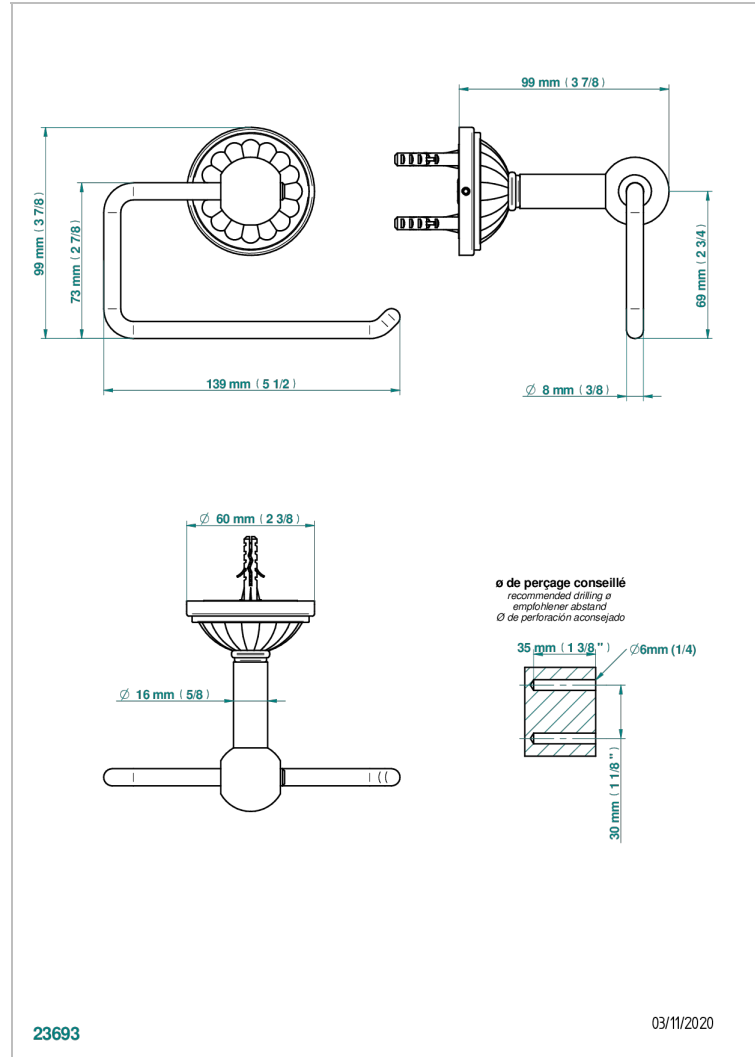

MANDARINE CLEAR CRYSTAL

U1D-538A

Toilet paper holder, single mount without cover

CHARACTERISTIC

- Mandarin Clear crystal
- Toilet paper holder, single mount without cover

AVAILABLE FINITIONS

Black ceram - D30
Blush PVD - H62
Brass color PVD - H49
Brown bronze color PVD - F33
Chrome polished - A02
Chrome polished / gold polished - G02

Copper antique matt, coated - H07
Gold color PVD - H52
Gold mat - F07
Gold polished - F01
Graphite PVD - H64
Light coated bronze - D01

Matt Umber PVD - H67
Matt blush PVD - H60
Matt brass color PVD - H50
Matt brown bronze color PVD - F34
Matt chrome (American satin) - C02
Matt gold color PVD - H53

Matt graphite PVD - H65
Matt nickel (American satin) - C01
Matt nickel color PVD - H56
Nickel antique / Sovereign - H28
Nickel color PVD - H55
Nickel polished - B01

Soft gold - F30
Soft matt gold - F31
Umber PVD - H66