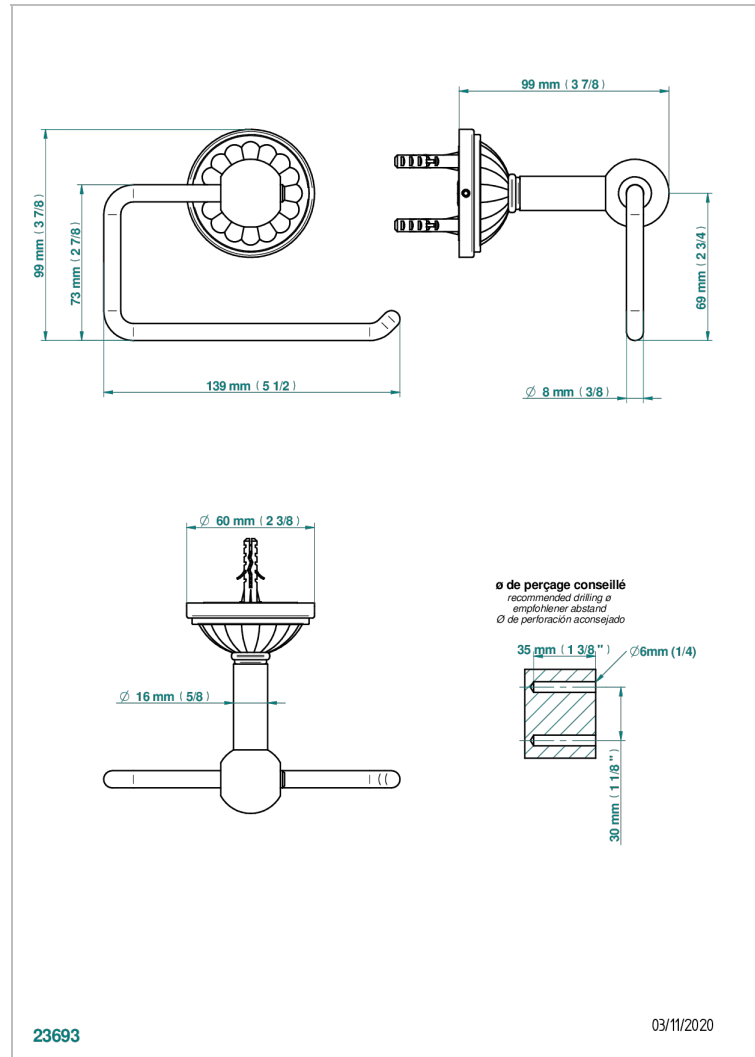

MANDARINE CLEAR CRYSTAL

U1D-538A

Wall mounted WC paper holder without cover

CHARACTERISTIC

- Mandarin Clear crystal
- Wall mounted WC paper holder without cover

AVAILABLE FINITIONS

Antique nickel - H28
Black ceram - D30
Blush PVD - H62
Brass color PVD - H49
Brown bronze color PVD - F33
Gold color PVD - H52

Graphite PVD - H64
Lacquered light bronze - D01
Matt Umber PVD - H67
Matt blush PVD - H60
Matt brass color PVD - H50
Matt brown bronze color PVD - F34

Matt chrome - C02
Matt gold - F07
Matt gold color PVD - H53
Matt graphite PVD - H65
Matt nickel (color finish) - C01
Matt nickel color PVD - H56

Nickel color PVD - H55
Polished chrome (color finish) - A02
Polished chrome / Polished gold (color finish) - G02
Polished gold (color finish) - F01
Polished nickel - B01
Soft gold - F30

Soft matt gold - F31
Umber PVD - H66
Varnished matt antique red copper (color finish) - H07