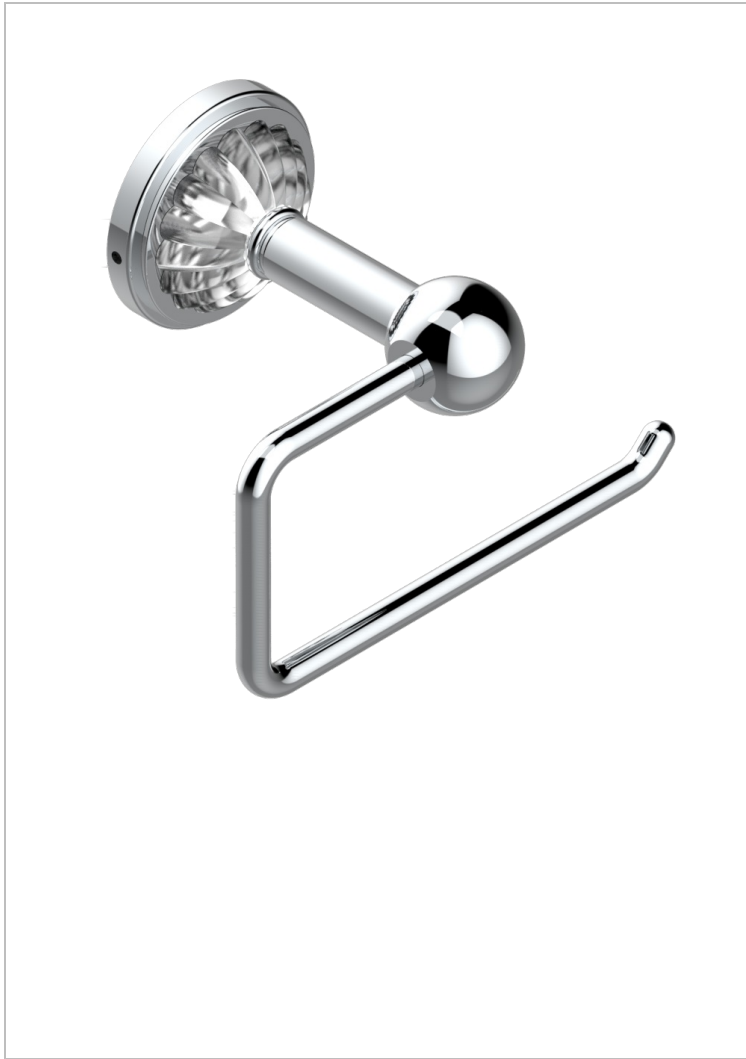

MANDARINE CLEAR CRYSTAL

U1D-538A

Wall mounted WC paper holder without cover

CHARACTERISTIC

- Mandarin Clear crystal
- Wall mounted WC paper holder without cover

AVAILABLE FINITIONS

Antique nickel - H28
Black ceram - D30
Blush PVD - H62
Brass color PVD - H49
Brown bronze color PVD - F33
Gold color PVD - H52

Graphite PVD - H64
Lacquered light bronze - D01
Matt Umber PVD - H67
Matt blush PVD - H60
Matt brass color PVD - H50
Matt brown bronze color PVD - F34

Matt chrome - C02
Matt gold - F07
Matt gold color PVD - H53
Matt graphite PVD - H65
Matt nickel (color finish) - C01
Matt nickel color PVD - H56

Nickel color PVD - H55
Polished chrome (color finish) - A02
Polished chrome / Polished gold (color finish) - G02
Polished gold (color finish) - F01
Polished nickel - B01
Soft gold - F30

Soft matt gold - F31
Umber PVD - H66
Varnished matt antique red copper (color finish) - H07