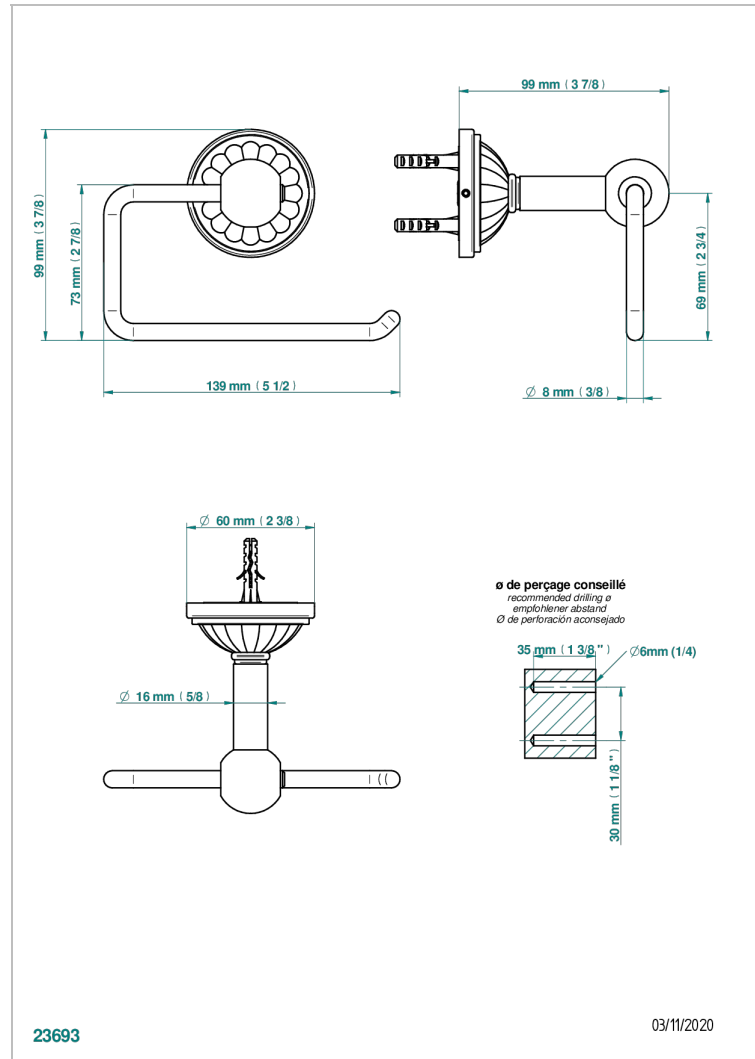

MANDARINE CLEAR CRYSTAL

U1D-538A

Wall mounted WC paper holder without cover

CHARACTERISTIC

- Mandarin Clear crystal
- Wall mounted WC paper holder without cover

AVAILABLE FINITIONS

Antique nickel - H28
Black ceram - D30
Blush PVD - H62
Brass color PVD - H49
Brown bronze color PVD - F33
Gold color PVD - H52

Graphite PVD - H64
Lacquered light bronze - D01
Matt Umber PVD - H67
Matt blush PVD - H60
Matt brass color PVD - H50
Matt brown bronze color PVD - F34

Matt chrome - C02
Matt gold - F07
Matt gold color PVD - H53
Matt graphite PVD - H65
Matt nickel (color finish) - C01
Matt nickel color PVD - H56

Nickel color PVD - H55
Polished chrome (color finish) - A02
Polished chrome / Polished gold (color finish) - G02
Polished gold (color finish) - F01
Polished nickel - B01
Soft gold - F30

Soft matt gold - F31
Umber PVD - H66
Varnished matt antique red copper (color finish) - H07