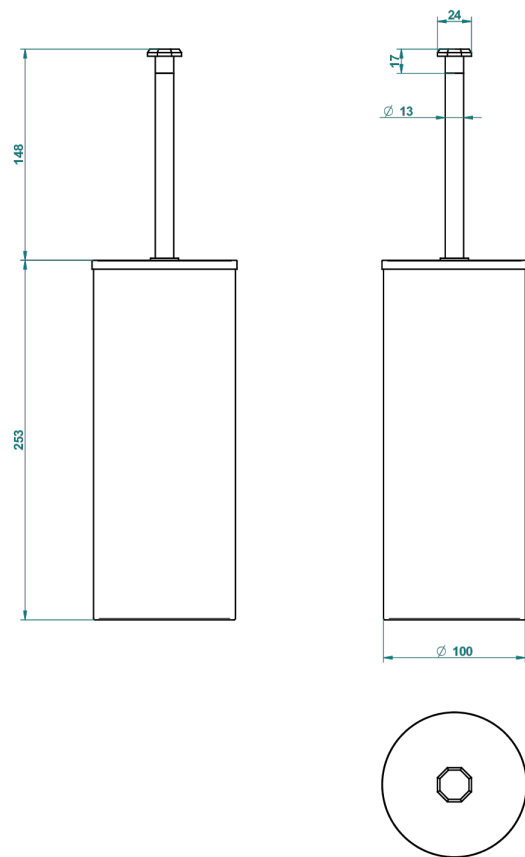

# LES ONDES WITH LEVER HANDLES

G8B-4700C

Metal toilet brush holder with brush with cover floor mounted

23690

16/07/2015

## CHARACTERISTIC

- Les Ondes with lever handles
- Metal toilet brush holder with brush with cover floor mounted