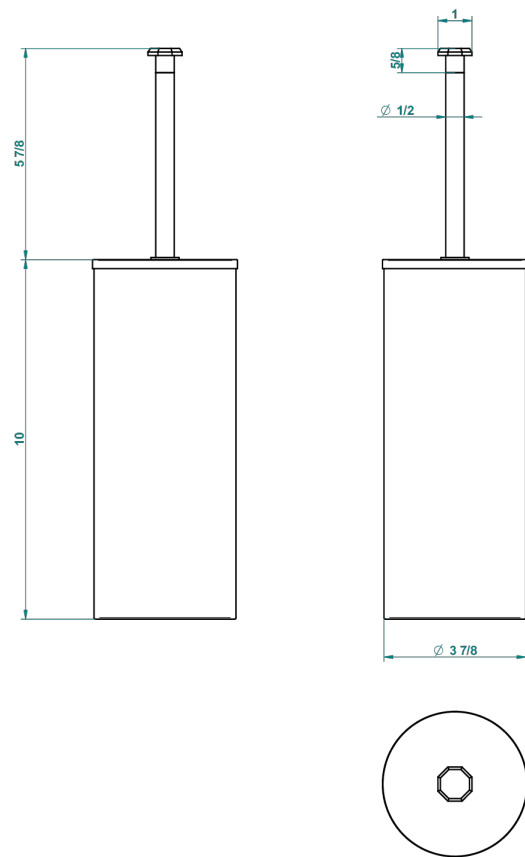

LES ONDES WITH LEVER HANDLES

G8B-4700C

Metal toilet brush holder with brush with cover floor mounted

23690

16/07/2015

CHARACTERISTIC

- Les Ondes with lever handles
- Metal toilet brush holder with brush with cover floor mounted