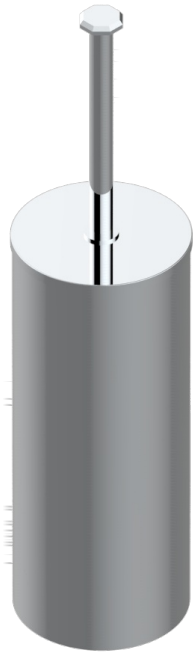

Metal toilet brush holder with brush with cover floor mounted

23690

16/07/2015

CHARACTERISTIC

- Les Ondes
- Metal toilet brush holder with brush with cover floor mounted

AVAILABLE FINITIONS

Black ceram - D30
Blush PVD - H62
Brass color PVD - H49
Brown bronze color PVD - F33
Chrome polished - A02
Chrome polished / gold polished - G02

Copper antique matt, coated - H07
Gold color PVD - H52
Gold mat - F07
Gold polished - F01
Graphite PVD - H64
Light coated bronze - D01

Matt Umber PVD - H67
Matt blush PVD - H60
Matt brass color PVD - H50
Matt brown bronze color PVD - F34
Matt chrome (American satin) - C02
Matt gold color PVD - H53

Matt graphite PVD - H65
Matt nickel (American satin) - C01
Matt nickel color PVD - H56
Natural smoked Brass - A13
Nickel antique / Sovereign - H28
Nickel color PVD - H55

Nickel polished - B01
Soft gold - F30
Soft matt gold - F31
Umber PVD - H66