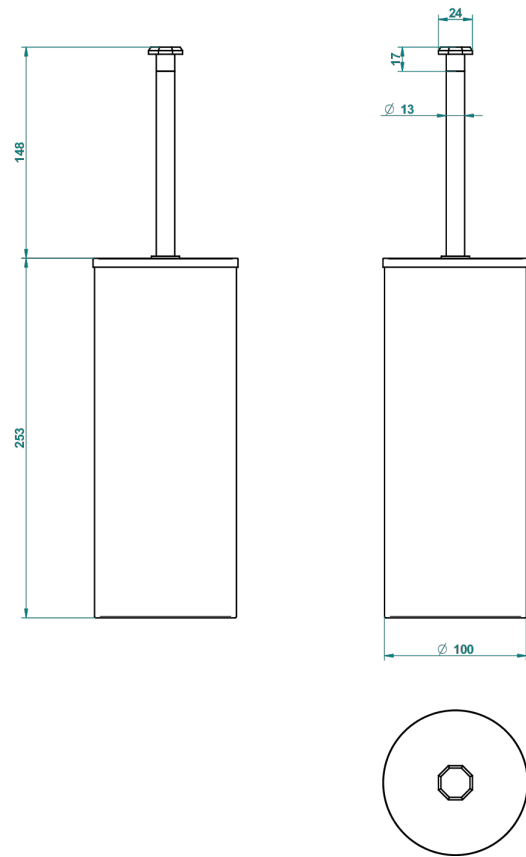

Metal toilet brush holder with brush with cover floor mounted

23690

16/07/2015

CHARACTERISTIC

- Les Ondes
- Metal toilet brush holder with brush with cover floor mounted

AVAILABLE FINITIONS

Black ceram - D30
Blush PVD - H62
Brass color PVD - H49
Brown bronze color PVD - F33
Chrome polished - A02
Chrome polished / gold polished - G02