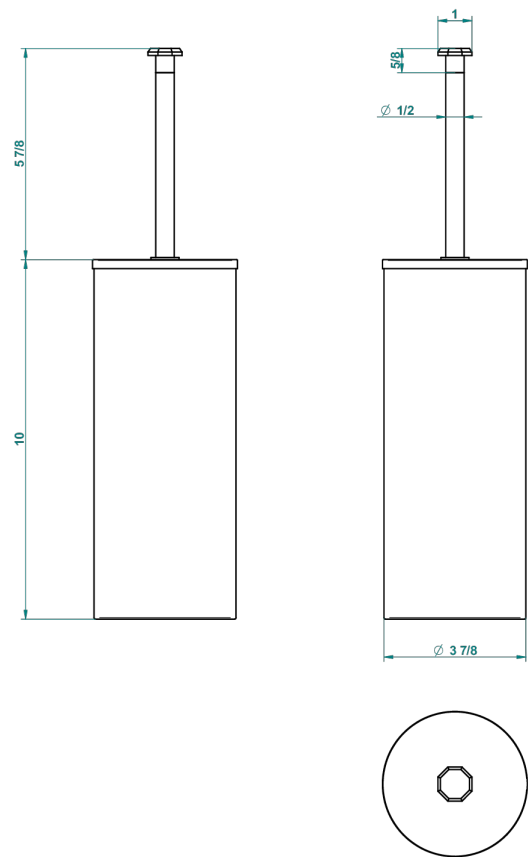

# LES ONDES

G8A-4700C

Metal toilet brush holder with brush with cover floor mounted

23690

16/07/2015

## CHARACTERISTIC

- Les Ondes
- Metal toilet brush holder with brush with cover floor mounted