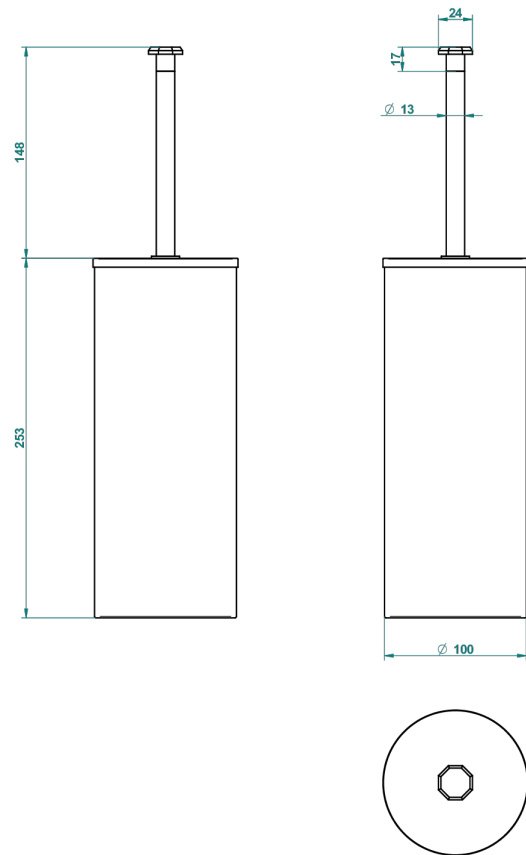

SAINT-GERMAIN WITH LEVER HANDLES

G7D-4700C

THG[®]
PARIS

Metal toilet brush holder with brush with cover floor mounted

23690

16/07/2015

CHARACTERISTIC

- Saint-germain with lever handles
- Metal toilet brush holder with brush with cover floor mounted