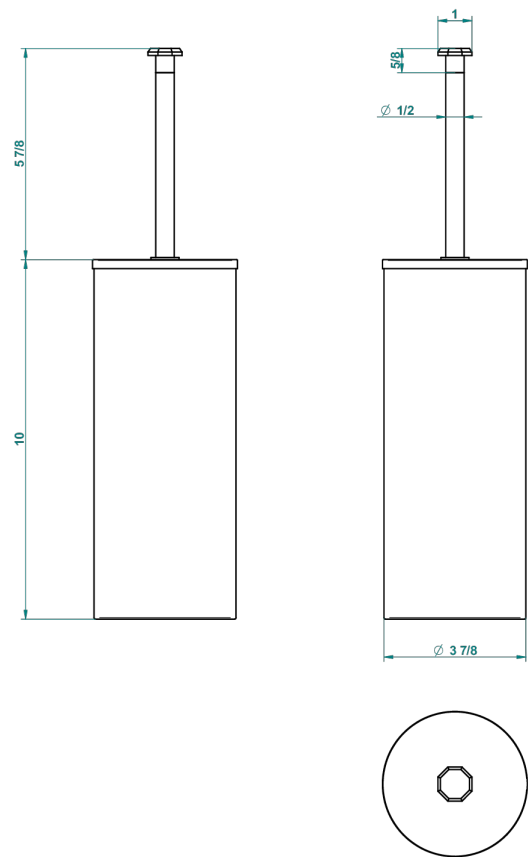

SAINT-GERMAIN WITH LEVER HANDLES

G7D-4700C

THG[®]
PARIS

Metal toilet brush holder with brush with cover floor mounted

23690

16/07/2015

CHARACTERISTIC

- Saint-germain with lever handles
- Metal toilet brush holder with brush with cover floor mounted