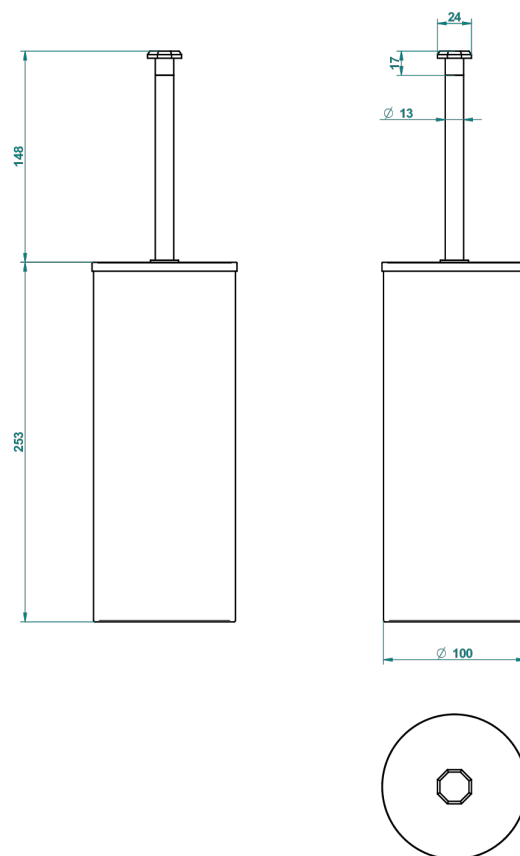

SAINT-GERMAIN WITH LEVER

G7D-4700C

Wc brush with cover and metal holder

THG[®]
PARIS

23690

16/07/2015

CHARACTERISTIC

- Saint-germain with lever
- Wc brush with cover and metal holder