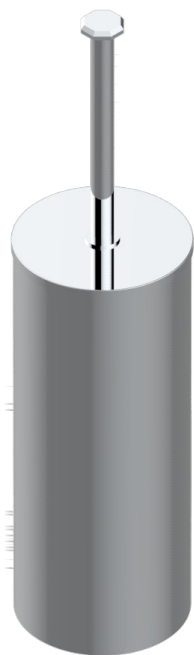

SAINT-GERMAIN WITH LEVER

G7D-4700C

Wc brush with cover and metal holder

THG[®]
PARIS

23690

16/07/2015

CHARACTERISTIC

- Saint-germain with lever
- Wc brush with cover and metal holder

AVAILABLE FINITIONS

Antique nickel - H28
Black ceram - D30
Blush PVD - H62
Brass color PVD - H49
Brown bronze color PVD - F33
Gold color PVD - H52

Graphite PVD - H64
Lacquered light bronze - D01
Matt Umber PVD - H67
Matt blush PVD - H60
Matt brass color PVD - H50
Matt brown bronze color PVD - F34

Matt chrome - C02
Matt gold - F07
Matt gold color PVD - H53
Matt graphite PVD - H65
Matt nickel (color finish) - C01
Matt nickel color PVD - H56

Natural smoked Brass - A13
Nickel color PVD - H55
Polished chrome (color finish) - A02
Polished chrome / Polished gold (color finish) - G02
Polished gold (color finish) - F01
Polished nickel - B01

Soft gold - F30
Soft matt gold - F31
Umber PVD - H66