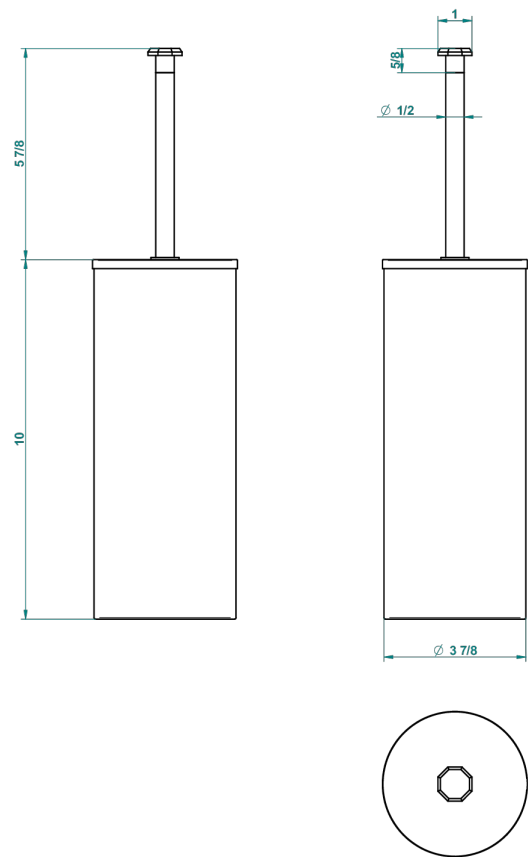

SAINT-GERMAIN WITH LEVER

G7D-4700C

Wc brush with cover and metal holder

THG[®]
PARIS

23690

16/07/2015

CHARACTERISTIC

- Saint-germain with lever
- Wc brush with cover and metal holder