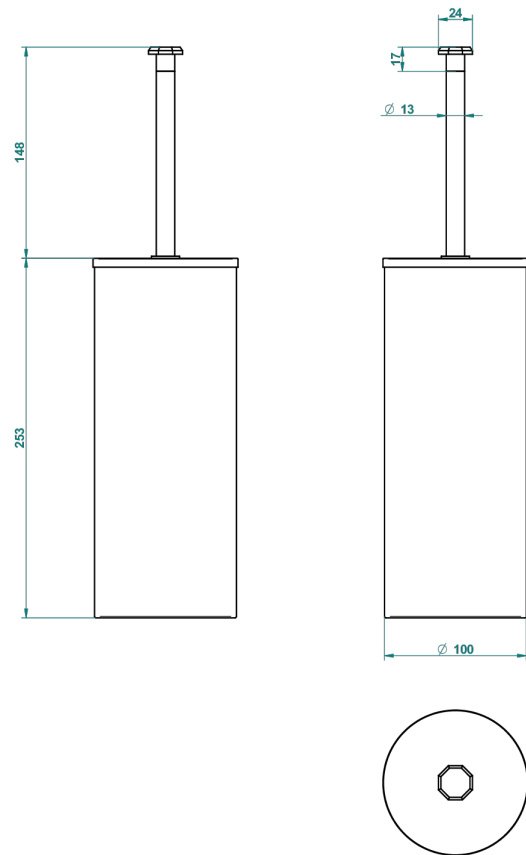

# SAINT-GERMAIN WITH LEVER

G7D-4700C

Wc brush with cover and metal holder

THG<sup>®</sup>  
PARIS

23690

16/07/2015

## CHARACTERISTIC

- Saint-germain with lever
- Wc brush with cover and metal holder