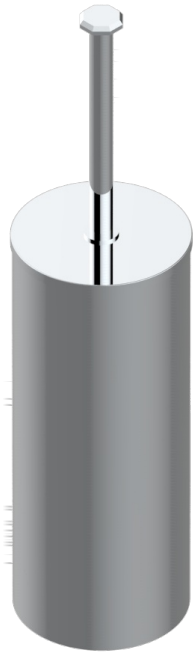

# SAINT-GERMAIN WITH LEVER

G7D-4700C

Wc brush with cover and metal holder

THG<sup>®</sup>  
PARIS

23690

16/07/2015

## CHARACTERISTIC

- Saint-germain with lever
- Wc brush with cover and metal holder

## AVAILABLE FINITIONS

Antique nickel - H28  
Black ceram - D30  
Blush PVD - H62  
Brass color PVD - H49  
Brown bronze color PVD - F33  
Gold color PVD - H52

Graphite PVD - H64  
Lacquered light bronze - D01  
Matt Umber PVD - H67  
Matt blush PVD - H60  
Matt brass color PVD - H50  
Matt brown bronze color PVD - F34

Matt chrome - C02  
Matt gold - F07  
Matt gold color PVD - H53  
Matt graphite PVD - H65  
Matt nickel (color finish) - C01  
Matt nickel color PVD - H56

Natural smoked Brass - A13  
Nickel color PVD - H55  
Polished chrome (color finish) - A02  
Polished chrome / Polished gold (color finish) - G02  
Polished gold (color finish) - F01  
Polished nickel - B01