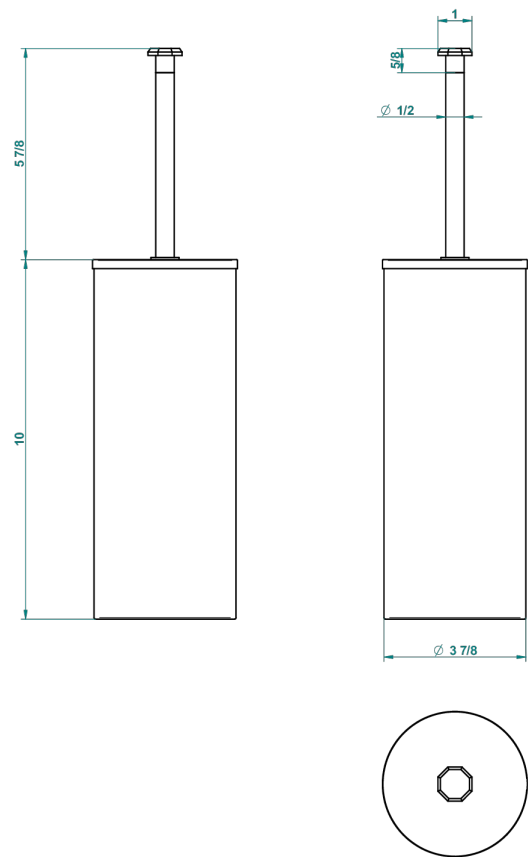

# SAINT-GERMAIN WITH LEVER

G7D-4700C

Wc brush with cover and metal holder

THG<sup>®</sup>  
PARIS

23690

16/07/2015

## CHARACTERISTIC

- Saint-germain with lever
- Wc brush with cover and metal holder