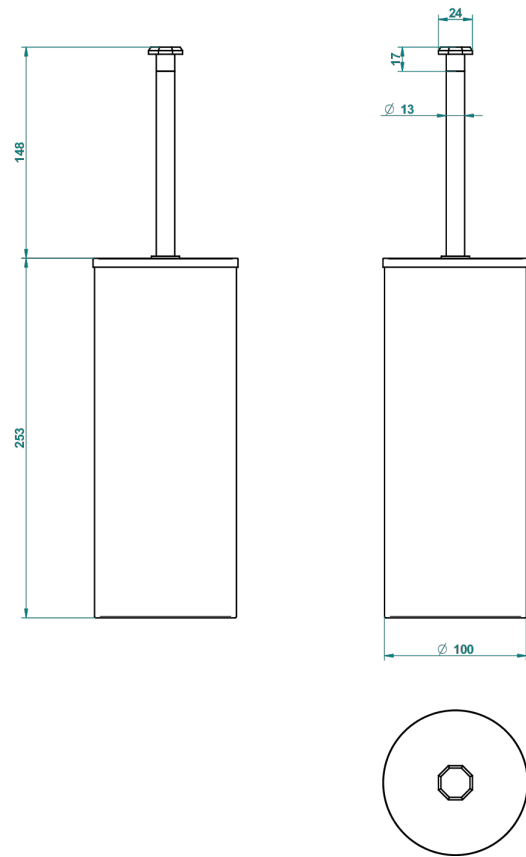

Metal toilet brush holder with brush with cover floor mounted

23690

16/07/2015

CHARACTERISTIC

- Saint-germain
- Metal toilet brush holder with brush with cover floor mounted

AVAILABLE FINITIONS

Black ceram - D30
Blush PVD - H62
Brass color PVD - H49
Brown bronze color PVD - F33
Chrome polished - A02
Chrome polished / gold polished - G02