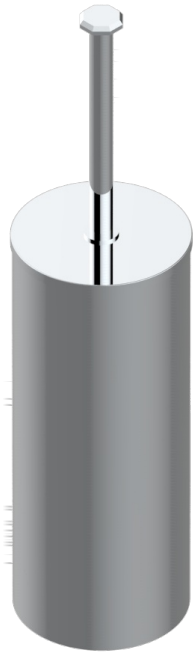

Metal toilet brush holder with brush with cover floor mounted

23690

16/07/2015

CHARACTERISTIC

- Saint-germain
- Metal toilet brush holder with brush with cover floor mounted

AVAILABLE FINITIONS

Black ceram - D30
Blush PVD - H62
Brass color PVD - H49
Brown bronze color PVD - F33
Chrome polished - A02
Chrome polished / gold polished - G02

Gold color PVD - H52
Gold mat - F07
Gold polished - F01
Graphite PVD - H64
Light coated bronze - D01
Matt Umber PVD - H67

Matt blush PVD - H60
Matt brass color PVD - H50
Matt brown bronze color PVD - F34
Matt chrome (American satin) - C02
Matt gold color PVD - H53
Matt graphite PVD - H65

Matt nickel (American satin) - C01
Matt nickel color PVD - H56
Natural smoked Brass - A13
Nickel antique / Sovereign - H28
Nickel color PVD - H55
Nickel polished - B01

Soft gold - F30
Soft matt gold - F31
Umber PVD - H66