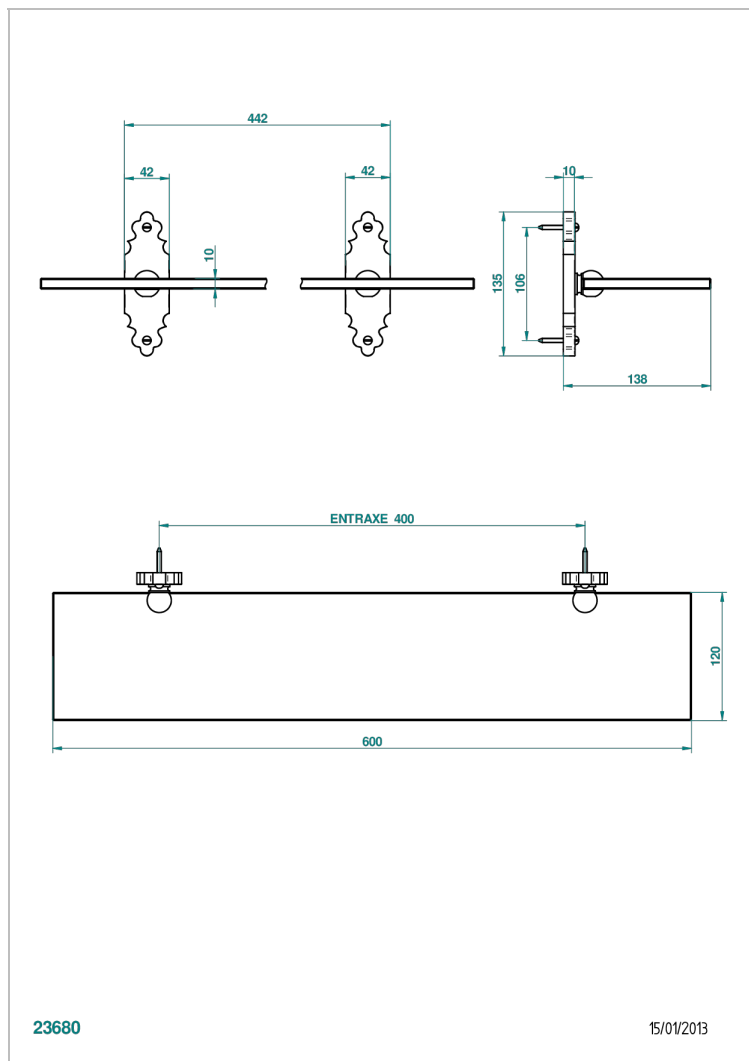

1900 WITH SMOOTH METAL LEVER HANDLES

G3M-564

Glass shelf with brackets

23680

15/01/2013

CHARACTERISTIC

- 1900 with smooth metal lever handles
- Glass shelf with brackets

AVAILABLE FINITIONS