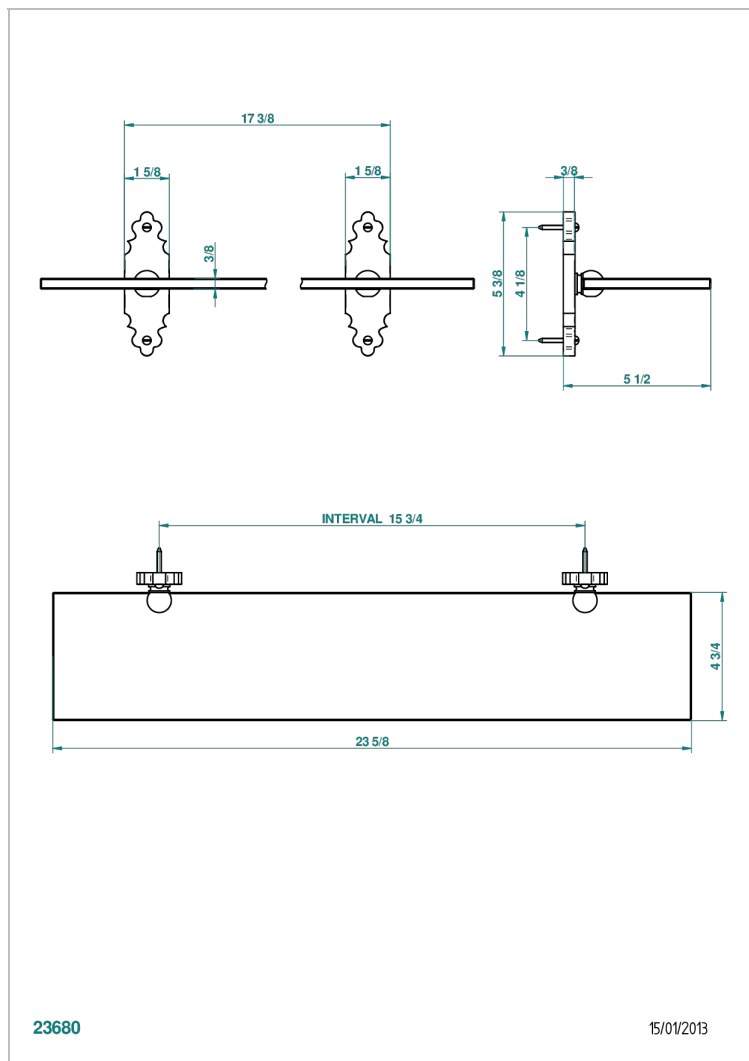

# 1900 WITH SMOOTH METAL LEVER HANDLES

G3M-564

Glass shelf with brackets

23680

15/01/2013

## CHARACTERISTIC

- 1900 with smooth metal lever handles
- Glass shelf with brackets