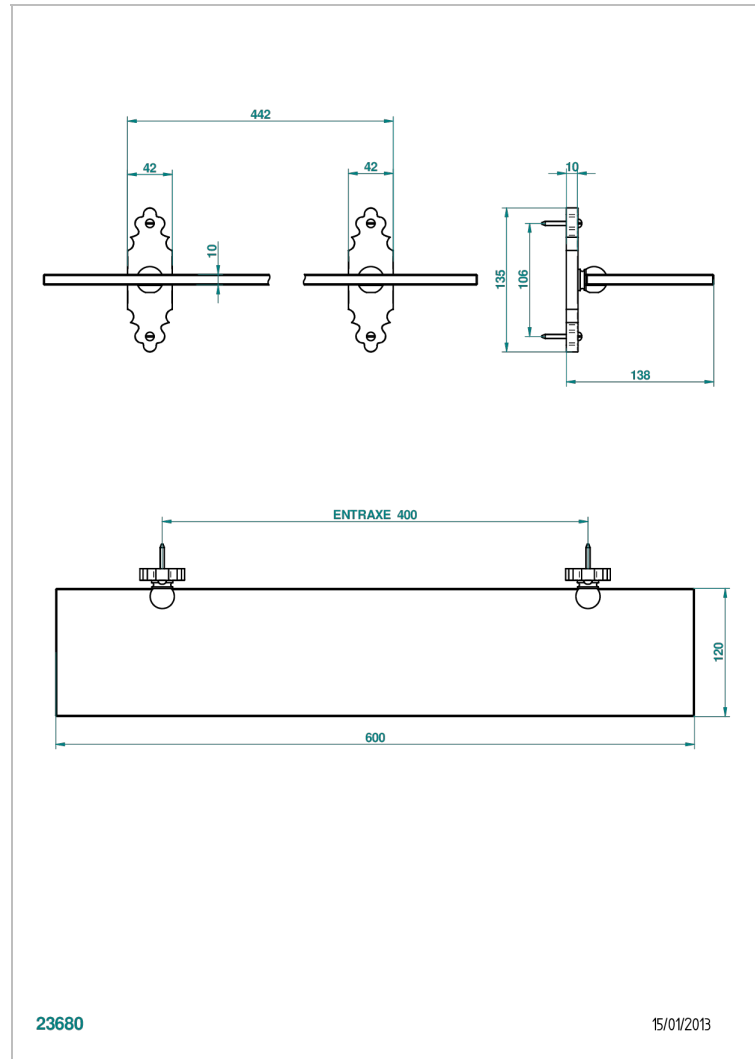

1900 WITH LEVER HANDLES

G28-564

Glass shelf with brackets

CHARACTERISTIC

- 1900 with lever handles
- Glass shelf with brackets

AVAILABLE FINITIONS

Black ceram - D30
Blush PVD - H62
Brass color PVD - H49
Brown bronze color PVD - F33
Chrome polished - A02
Chrome polished / gold polished - G02