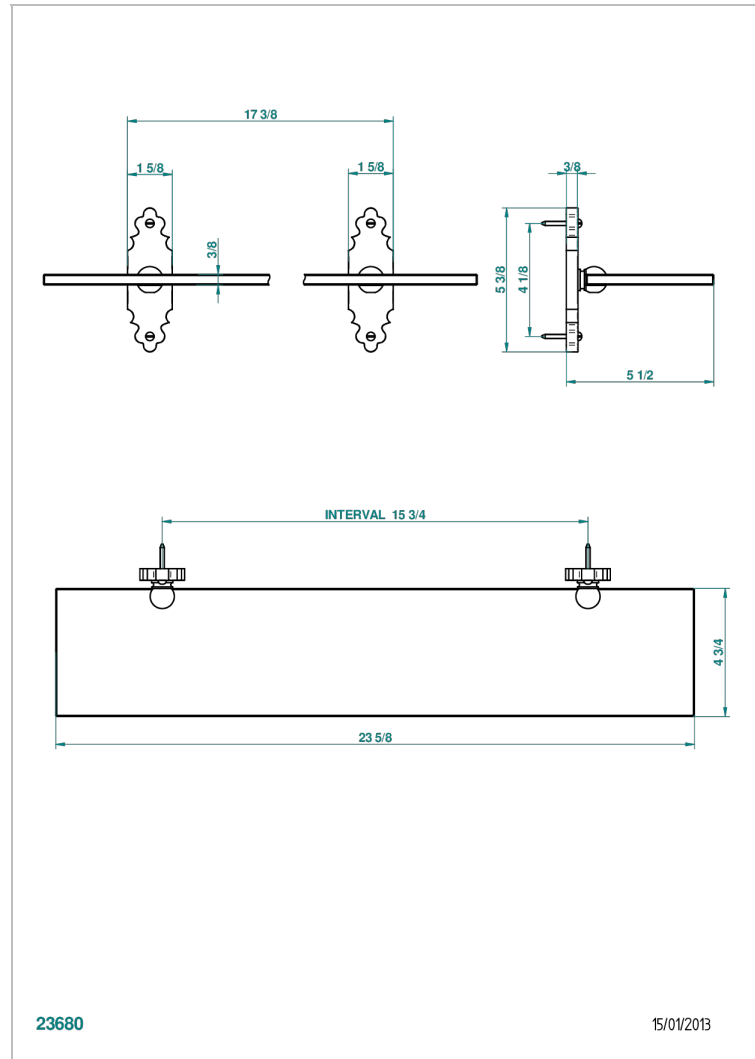

# 1900 WITH LEVER HANDLES

G28-564

Glass shelf with brackets

23680

15/01/2013

## CHARACTERISTIC

- 1900 with lever handles
- Glass shelf with brackets