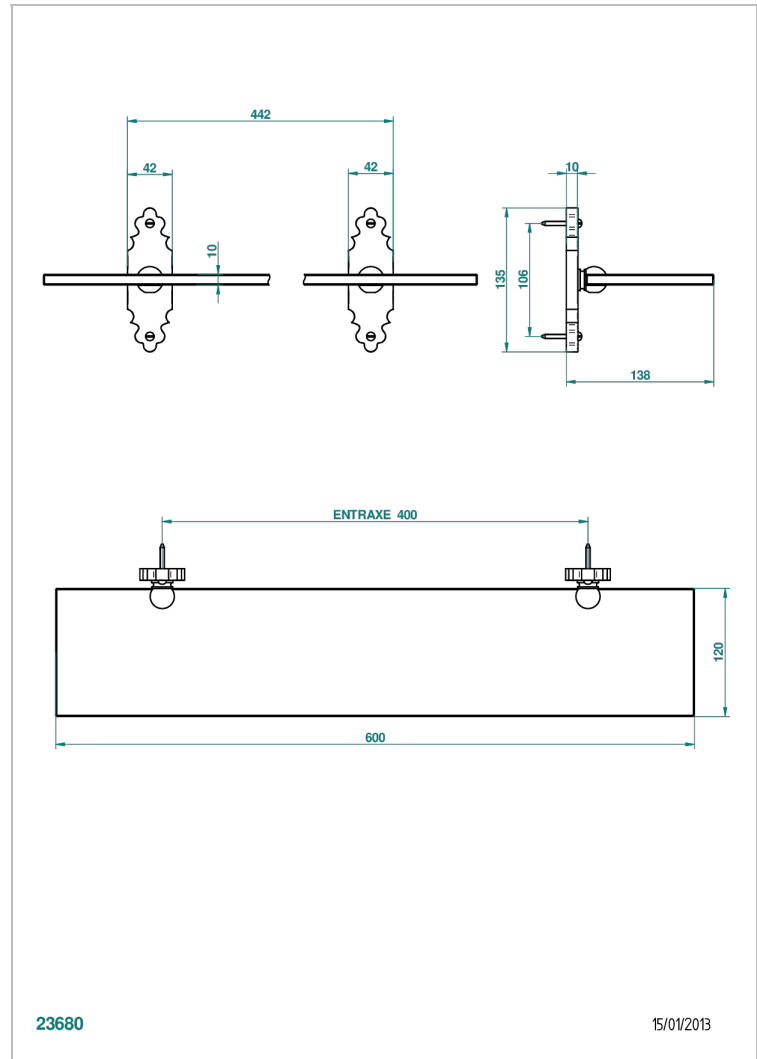

1900

G25-564

Glass shelf with brackets

23680

15/01/2013

CHARACTERISTIC

- 1900
- Glass shelf with brackets

AVAILABLE FINITIONS