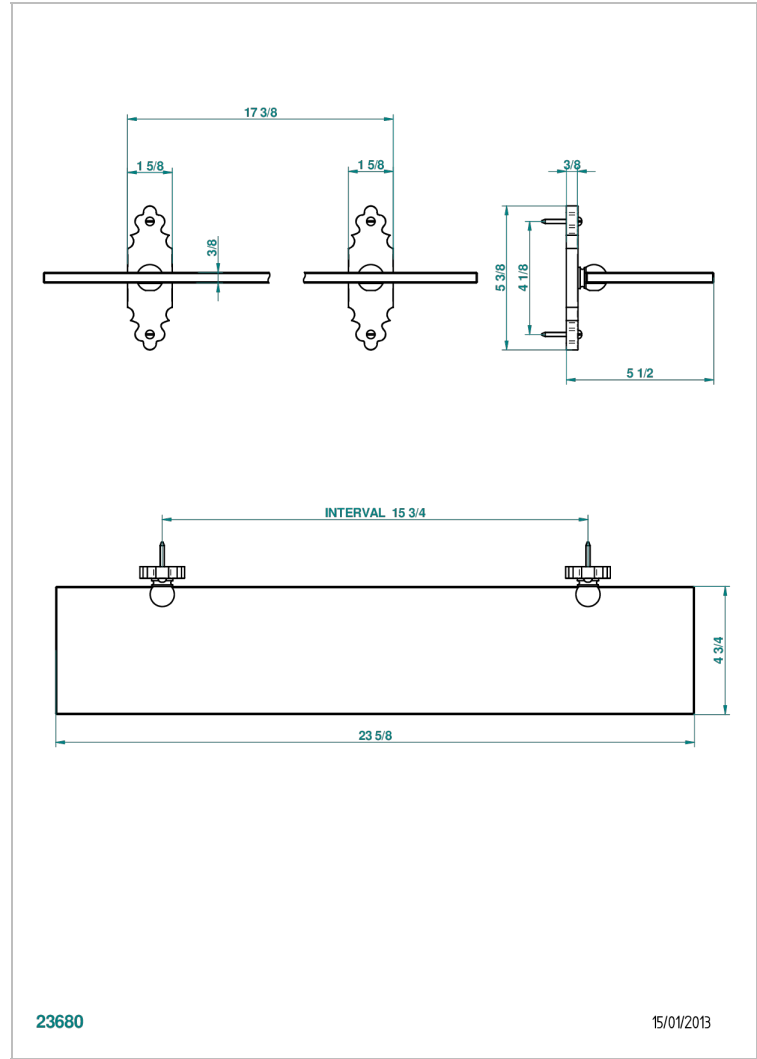

# 1900

G25-564

Glass shelf with brackets

23680

15/01/2013

## CHARACTERISTIC

- 1900
- Glass shelf with brackets