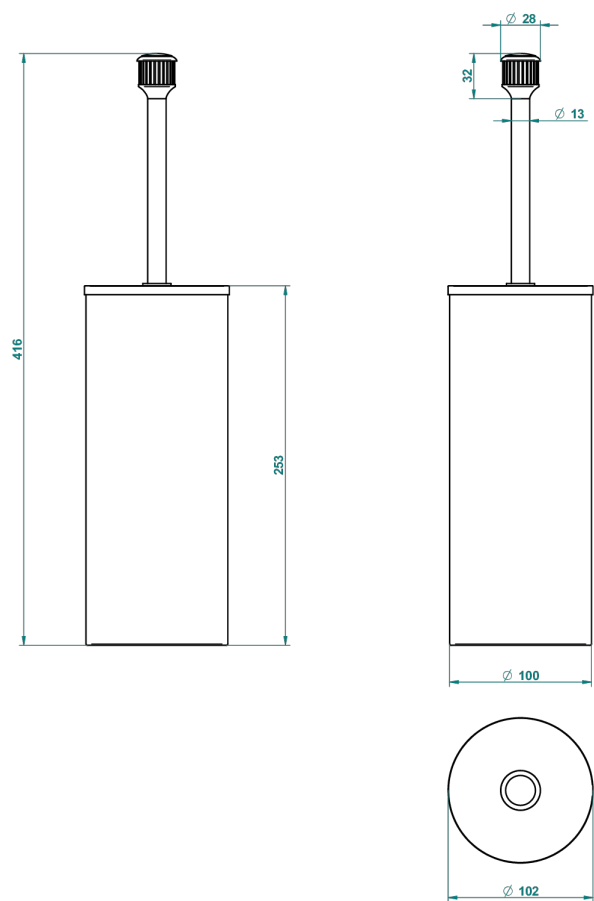

TROCADERO LAPIS LAZULI

U7B-4700C

Metal toilet brush holder with brush with cover floor mounted

THG[®]
PARIS

23667

09/11/2015

CHARACTERISTIC

- Trocadéro Lapis Lazuli
- Metal toilet brush holder with brush with cover floor mounted