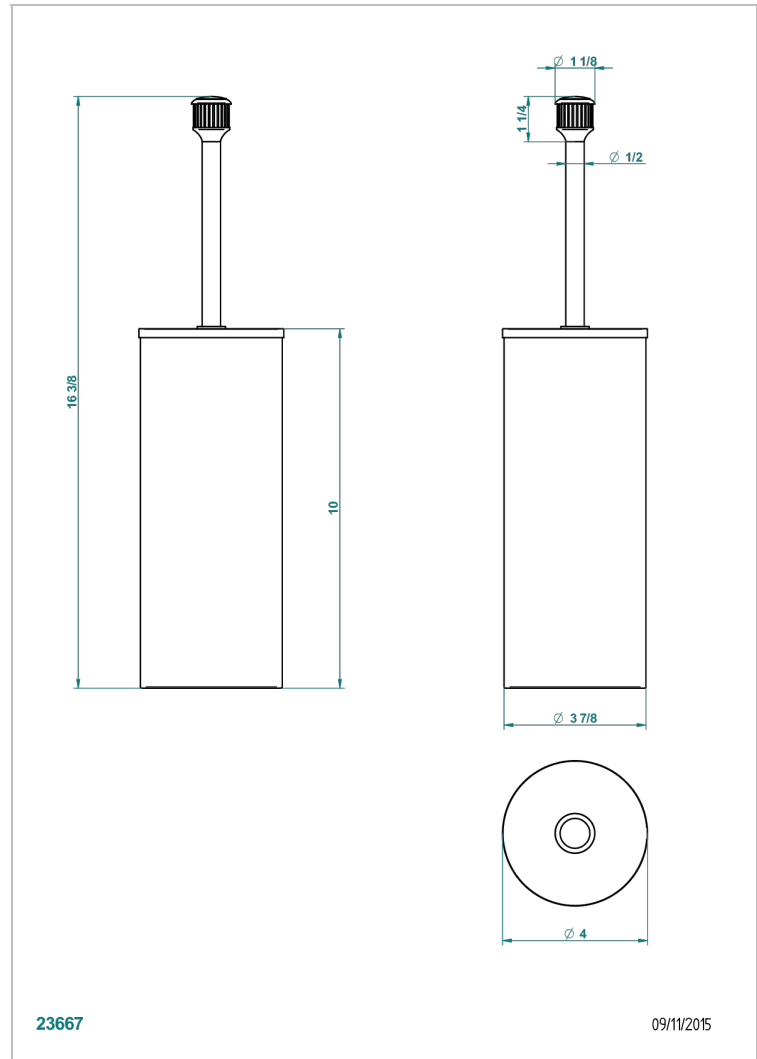

TROCADERO LAPIS LAZULI

U7B-4700C

Metal toilet brush holder with brush with cover floor mounted

CHARACTERISTIC

- Trocadéro Lapis Lazuli
- Metal toilet brush holder with brush with cover floor mounted

AVAILABLE FINITIONS